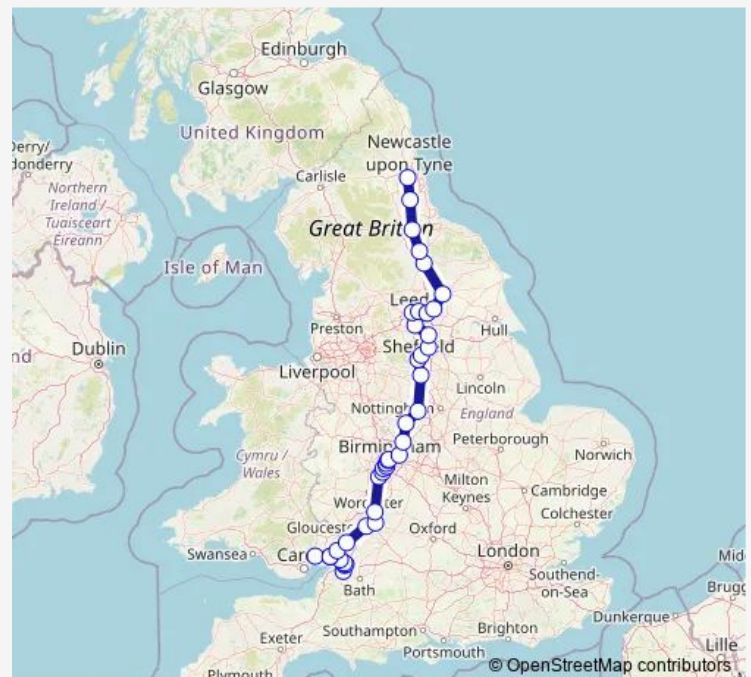

Thursday —

Friday —

Saturday 12:35

Sunday —

Route info

Direction: Bristol Temple Meads

Stops: 37

Trip Duration: 5 hour 58 min

■ Xc:Bri->Ncl — XC train service from BRI to Ncl

Meadowhall

Swinton (South Yorks)

Mexborough

Doncaster

Adwick

Wakefield Westgate

Leeds

Birmingham New Street

Water Orton

Tamworth

Burton-on-Trent

Derby

Chesterfield

Route schedule

Bristol Temple Meads — Newcastle

Kings Norton

Selly Oak

Five Ways

Birmingham New Street

Water Orton

Tamworth

Burton-on-Trent

Derby