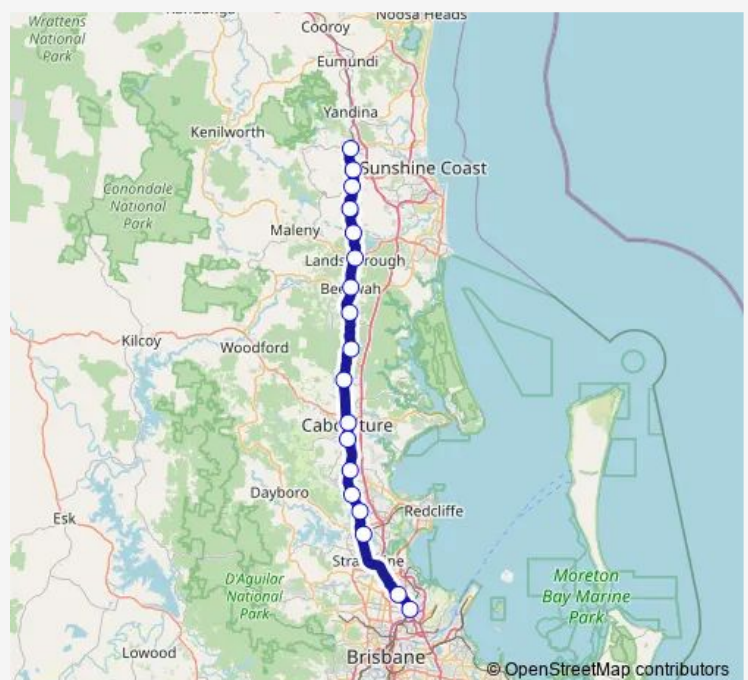

Mooloolah station, platform 1

Landsborough station, platform 2

Beerwah station, platform 2

Glass House Mountains station, platform 2

Beerburum station, platform 1

Elimbah station, platform 1

Caboolture station, platform 2

Morayfield station, platform 1

Burpengary station, platform 1

Narangba station, platform 1

Dakabin station, platform 1

Petrie station, platform 4

Geebung station, platform 1

Northgate station, platform 3

### Route schedule

Nambour station, platform 1 — Northgate station, platform 3

Monday 15:08-22:38

Tuesday 15:08-22:38

Wednesday 15:08-22:38

Thursday 15:08-22:38

Friday —

Saturday —

### Route info

Direction: Nambour station, platform 1

Stops: 18

Trip Duration: 2 hour 19 min