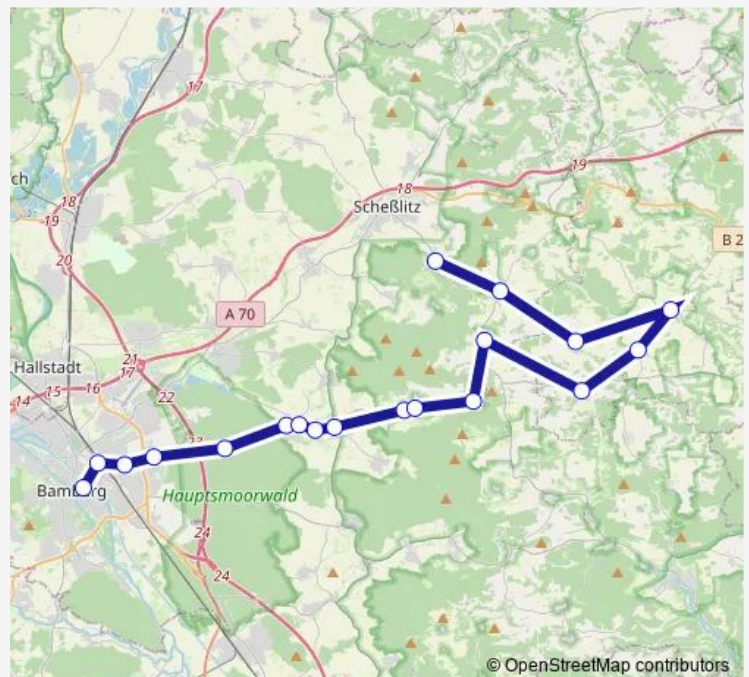

Geisfeld — Bamberg, Bahnhof/Post

Monday	08:50-11:34
Tuesday	08:50-11:34
Wednesday	08:50-11:34
Thursday	08:50-11:34
Friday	08:50-11:34
Saturday	11:30-14:36
Sunday	—

Route info

Direction: Geisfeld

Stops: 17

Trip Duration: 0 hour 49 min

© OpenStreetMap contributors

■ 970

BusMaps

Direction

Zeckendorf — Bamberg, Bahnhof/Post

20 stops

[Open route schedule](#)