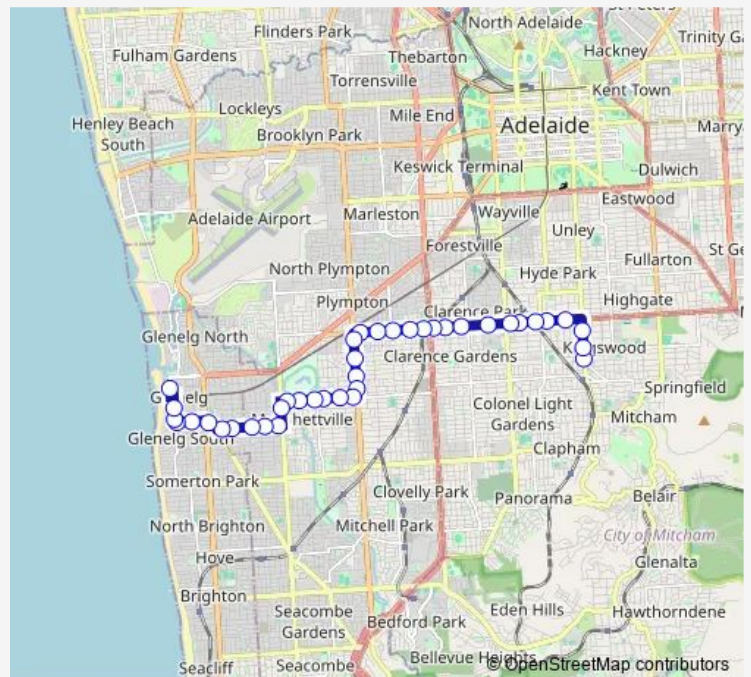

**Bus 970 Mitcham Girls High School to Glenelg Interchange**

[Go to website](#)

**Direction**

Stop 12 Belair Rd - West side — Zone A Glenelg Interchange - West side

39 stops

[Open route schedule](#)

- Stop 12 Belair Rd - West side
- Stop 11 Belair Rd - West side
- Stop 10 Belair Rd - West side
- Stop 171 Cross Rd - South side
- Stop 172 Cross Rd - South side
- Stop 173 Cross Rd - South side
- Stop 174 Cross Rd - South side
- Stop 175 Cross Rd - South side
- Stop 176 Cross Rd - South side
- Stop 177 Cross Rd - South side
- Stop 178 Cross Rd - South side
- Stop School Cross Rd / South Rd
- Stop 179 Cross Rd - South side
- Stop 180 Cross Rd - South side
- Stop 181 Cross Rd - South side
- Stop 182 Cross Rd - South side
- Stop 183 Cross Rd - South side
- Stop 13 Marion Rd - East side
- Stop 14 Marion Rd - East side
- Stop 15 Marion Rd - East side
- Stop 16 Marion Rd - East side

**Route schedule**

Stop 12 Belair Rd - West side — Zone A Glenelg Interchange - West side

Monday	15:25
Tuesday	15:25
Wednesday	14:25
Thursday	15:25
Friday	15:25
Saturday	—
Sunday	—

**Route info**

Direction: Stop 12 Belair Rd - West side

Stops: 39

Trip Duration: 0 hour 50 min

970 — Mitcham Girls High School to Glenelg Interchange **BusMaps**

Stop 16 Bray St - South side

Stop 17 Bray St - South side

Stop 18 Bray St - South side

Stop 18A Bray St - South side

Stop 19 Bray St - South side

Stop 20 Bray St - South side

Stop 21 Morphett Rd - East side

Stop 23 Cliff St - South side

Stop 23A Cliff St - South side

Stop 23B Cliff St - South side

Stop 24 Cliff St - South side