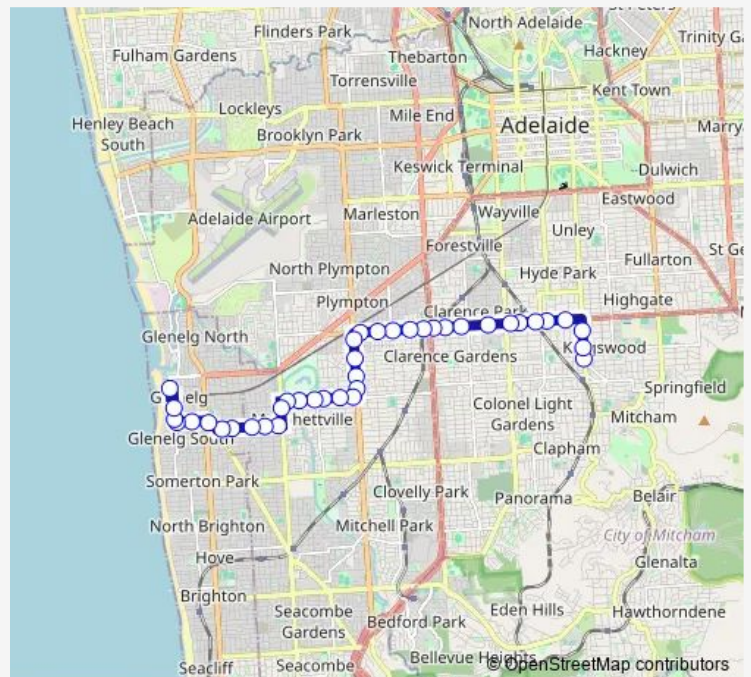

Bus 970 Mitcham Girls High School to Glenelg Interchange

[Go to website](#)

Direction

Stop 12 Belair Rd - West side — Zone A Glenelg Interchange - West side

39 stops

[Open route schedule](#)

- Stop 12 Belair Rd - West side
- Stop 11 Belair Rd - West side
- Stop 10 Belair Rd - West side
- Stop 171 Cross Rd - South side
- Stop 172 Cross Rd - South side
- Stop 173 Cross Rd - South side
- Stop 174 Cross Rd - South side
- Stop 175 Cross Rd - South side
- Stop 176 Cross Rd - South side
- Stop 177 Cross Rd - South side
- Stop 178 Cross Rd - South side
- Stop School Cross Rd / South Rd
- Stop 179 Cross Rd - South side
- Stop 180 Cross Rd - South side
- Stop 181 Cross Rd - South side
- Stop 182 Cross Rd - South side
- Stop 183 Cross Rd - South side
- Stop 13 Marion Rd - East side
- Stop 14 Marion Rd - East side
- Stop 15 Marion Rd - East side
- Stop 16 Marion Rd - East side

Route schedule

Stop 12 Belair Rd - West side — Zone A Glenelg Interchange - West side

Monday	15:25
Tuesday	15:25
Wednesday	14:25
Thursday	15:25
Friday	15:25
Saturday	—
Sunday	—

Route info

Direction: Stop 12 Belair Rd - West side

Stops: 39

Trip Duration: 0 hour 50 min

970 — Mitcham Girls High School to Glenelg Interchange **BusMaps**

Stop 16 Bray St - South side

Stop 17 Bray St - South side

Stop 18 Bray St - South side

Stop 18A Bray St - South side

Stop 19 Bray St - South side

Stop 20 Bray St - South side

Stop 21 Morphett Rd - East side

Stop 23 Cliff St - South side

Stop 23A Cliff St - South side

Stop 23B Cliff St - South side

Stop 24 Cliff St - South side