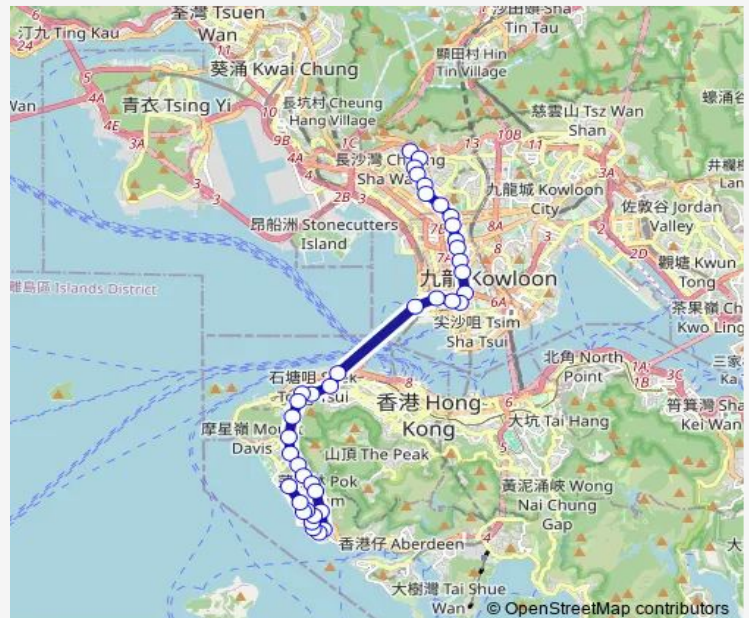

[Ctb] FUK Wing Street, YEN Chow Street[[Kmb+Ctb] FUK Wing Street Sham Shui PO/
Fuk Wing Street, YEN Chow Street[[Kmb] FUK Wing Street Sham Shui Po

[Ctb] PEI HO Street, Cheung SHA WAN Road[[Kmb+Ctb] PEI HO Street Sham Shui PO/
Pei HO Street, Cheung SHA WAN Road[[Kmb] PEI HO Street Sham Shui Po

[Ctb] Maple Street, Cheung SHA WAN Road[[Kmb+Ctb] Maple Street Sham Shui PO/
Maple Street, Cheung SHA WAN Road[[Kmb] Maple Street Sham Shui Po

[Ctb] Prince Edward Station, Nathan Road[[Kmb+Ctb] Prince Edward Station/
Prince Edward Station, Nathan Road[[Kmb] Prince Edward Station

[Ctb] Allied Plaza, Nathan Road[[Kmb+Ctb] Nullah Road Mong KOK/
Allied Plaza, Nathan Road[[Kmb] Nullah Road Mong Kok

[Ctb] Argyle Centre, Nathan Road[[Kmb] Mong KOK Station

Route schedule

[Ctb] SO UK Estate[[Kmb+Ctb] Cheung SHA WAN (SO UK Estate) BUS Terminus/
So UK Estate[[Kmb] Cheung SHA WAN (SO UK Estate) BUS Terminus — [Ctb] Cyberport[[Kmb+Ctb] Cyberport BUS Terminus/
Cyberport

Monday	05:40-00:10⁺¹
Tuesday	05:40-00:10⁺¹
Wednesday	05:40-00:10⁺¹
Thursday	05:40-00:10⁺¹
Friday	05:40-00:10⁺¹
Saturday	05:40-23:05
Sunday	06:40-00:13⁺¹

Route info

Direction: [Ctb] SO UK Estate[[Kmb+Ctb] Cheung SHA WAN (SO UK Estate) BUS Terminus/
So UK Estate[[Kmb] Cheung SHA WAN (SO UK Estate) BUS Terminus

Stops: 40

Trip Duration: 1 hour 22 min