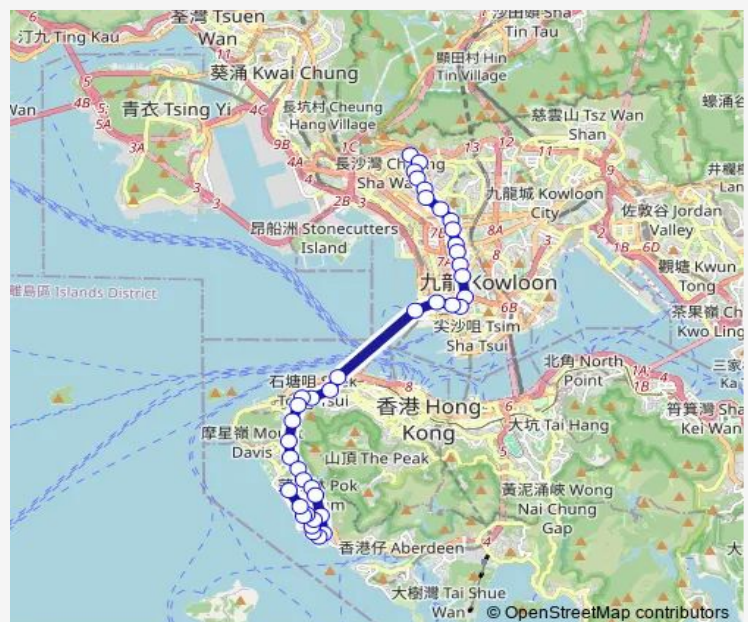

[Ctb] FUK Wing Street, YEN Chow Street[[Kmb+Ctb] FUK Wing Street Sham Shui PO/
Fuk Wing Street, YEN Chow Street[[Kmb] FUK Wing Street Sham Shui Po

[Ctb] PEI HO Street, Cheung SHA WAN Road[[Kmb+Ctb] PEI HO Street Sham Shui PO/
Pei HO Street, Cheung SHA WAN Road[[Kmb] PEI HO Street Sham Shui Po

[Ctb] Maple Street, Cheung SHA WAN Road[[Kmb+Ctb] Maple Street Sham Shui PO/
Maple Street, Cheung SHA WAN Road[[Kmb] Maple Street Sham Shui Po

[Ctb] Prince Edward Station, Nathan Road[[Kmb+Ctb] Prince Edward Station/
Prince Edward Station, Nathan Road[[Kmb] Prince Edward Station

[Ctb] Allied Plaza, Nathan Road[[Kmb+Ctb] Nullah Road Mong KOK/
Allied Plaza, Nathan Road[[Kmb] Nullah Road Mong Kok

[Ctb] Argyle Centre, Nathan Road[[Kmb] Mong KOK Station

Route schedule

[Ctb] SO UK Estate[[Kmb+Ctb] Cheung SHA WAN (SO UK Estate) BUS Terminus/
So UK Estate[[Kmb] Cheung SHA WAN (SO UK Estate) BUS Terminus — [Ctb] Cyberport[[Kmb+Ctb] Cyberport BUS Terminus/
Cyberport

Monday	05:40-00:10⁺¹
Tuesday	05:40-00:10⁺¹
Wednesday	05:40-00:10⁺¹
Thursday	05:40-00:10⁺¹
Friday	05:40-00:10⁺¹
Saturday	05:40-23:05
Sunday	06:40-00:13⁺¹

Route info

Direction: [Ctb] SO UK Estate[[Kmb+Ctb] Cheung SHA WAN (SO UK Estate) BUS Terminus/
So UK Estate[[Kmb] Cheung SHA WAN (SO UK Estate) BUS Terminus

Stops: 40

Trip Duration: 1 hour 21 min