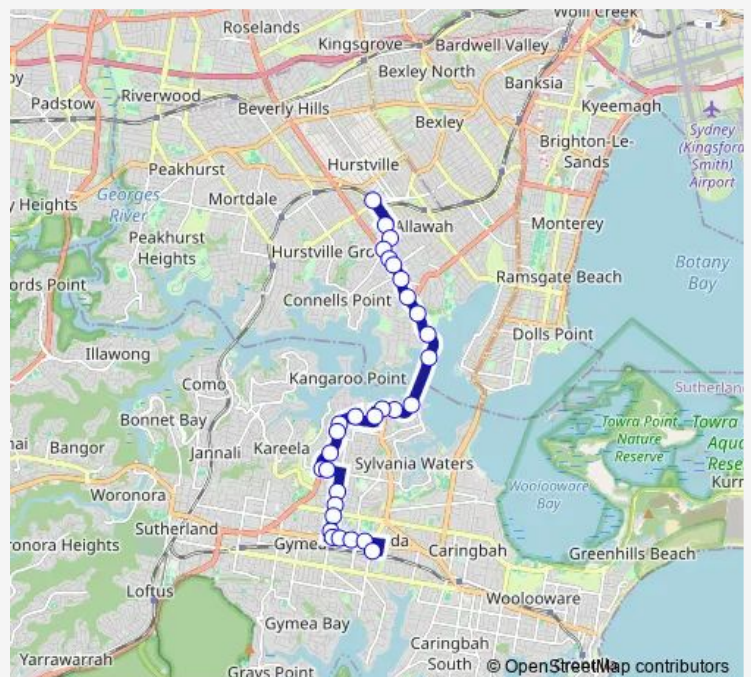

Bus 970 Hurstville to Miranda

[Go to website](#)

Direction

Hurstville Station, Ormonde Pde, Stand K — Miranda Interchange, Urunga Pde, Stand 9

30 stops

[Open route schedule](#)

- Hurstville Station, Ormonde Pde, Stand K
- Cole St At Woniora Rd
- Connells Point Rd After Woniora Rd
- Connells Point Rd At King Georges Rd
- King Georges Rd At Grosvenor Rd
- King Georges Rd Opp Mary Andrews Retirement Village
- King Georges Rd At Terry St
- King Georges Rd Opp Phillip St
- Todd Park, Princes Hwy
- Princes Hwy At Beach St
- Princes Hwy Opp Blake Av
- Princes Hwy Opp Clare St
- Princes Hwy At Florida St
- Southgate Shopping Centre, Princes Hwy
- Southgate Shopping Centre, Formosa St
- Lisbon St At Princes Hwy
- Princes Hwy After Sylvan St
- Princes Hwy Opp Young St
- Princes Hwy At Crystal St
- Box Rd At Princes Hwy
- Box Rd At Albert Av

Route schedule

Hurstville Station, Ormonde Pde, Stand K — Miranda Interchange, Urunga Pde, Stand 9

Monday	05:50-23:00
Tuesday	05:50-23:00
Wednesday	05:50-23:00
Thursday	05:50-23:00
Friday	05:50-23:00
Saturday	07:05-22:20
Sunday	08:50-20:20

Route info

Direction: Hurstville Station, Ormonde Pde, Stand K

Stops: 30

Trip Duration: 0 hour 24 min

970 — Hurstville to Miranda

Sylvania Rd At Garnet Rd

Sylvania Rd Before The Boulevard

Sylvania Rd Opp Humberstone Av

Miranda Park, Sylvania Rd

Kingsway After Sylvania Rd S

Miranda Park, Kingsway

Port Hacking High School, Kingsway

Kingsway At Central Rd

Miranda Interchange, Urunga Pde, Stand 9

Direction

Princes Hwy At Young St — Hurstville Station, Ormonde Pde, Stand K