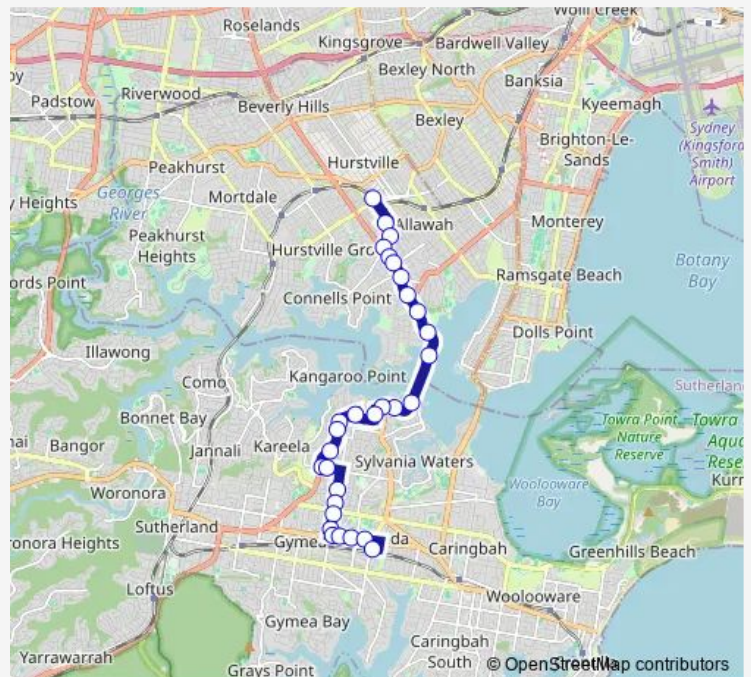

Bus 970 Hurstville to Miranda

[Go to website](#)

**Direction**

Hurstville Station, Ormonde Pde, Stand K — Miranda Interchange, Urunga Pde, Stand 9

30 stops

[Open route schedule](#)

- Hurstville Station, Ormonde Pde, Stand K
- Cole St At Woniora Rd
- Connells Point Rd After Woniora Rd
- Connells Point Rd At King Georges Rd
- King Georges Rd At Grosvenor Rd
- King Georges Rd Opp Mary Andrews Retirement Village
- King Georges Rd At Terry St
- King Georges Rd Opp Phillip St
- Todd Park, Princes Hwy
- Princes Hwy At Beach St
- Princes Hwy Opp Blake Av
- Princes Hwy Opp Clare St
- Princes Hwy At Florida St
- Southgate Shopping Centre, Princes Hwy
- Southgate Shopping Centre, Formosa St
- Lisbon St At Princes Hwy
- Princes Hwy After Sylvan St
- Princes Hwy Opp Young St
- Princes Hwy At Crystal St
- Box Rd At Princes Hwy
- Box Rd At Albert Av

**Route info**

Direction: Hurstville Station, Ormonde Pde, Stand K

Stops: 30

Trip Duration: 0 hour 27 min

970 — Hurstville to Miranda

Sylvania Rd At Garnet Rd

Sylvania Rd Before The Boulevard

Sylvania Rd Opp Humberstone Av

Miranda Park, Sylvania Rd

Kingsway After Sylvania Rd S

Miranda Park, Kingsway

Port Hacking High School, Kingsway

Kingsway At Central Rd

Miranda Interchange, Urunga Pde, Stand 9

## Direction

Princes Hwy At Young St — Hurstville Station, Ormonde Pde, Stand K

19 stops

[Open route schedule](#)

Princes Hwy At Young St

Princes Hwy Opp Sylvania St

Princes Hwy Before Corea St

Princes Hwy Opp Southgate Shopping Centre