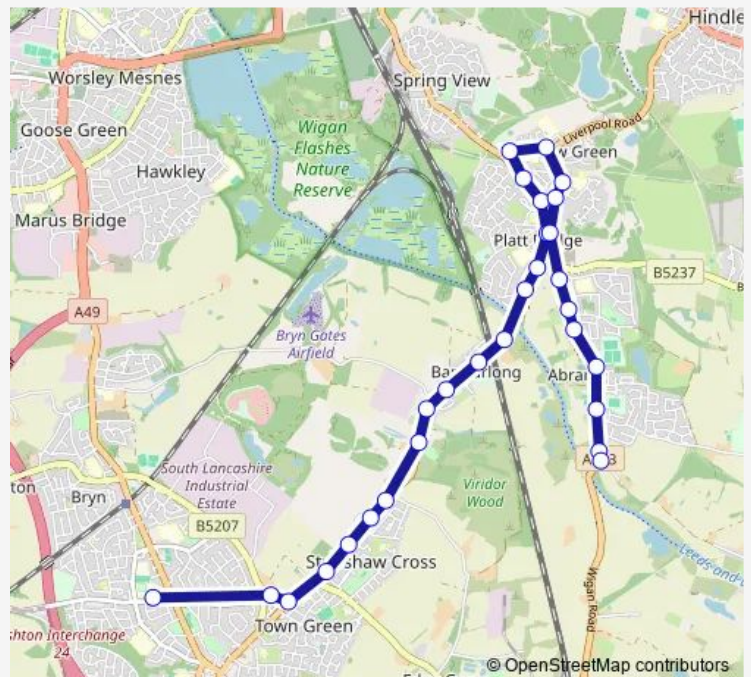

Thursday 15:25

Friday 15:25

Saturday —

Sunday —

Route info

Direction: Cansfield High School

Stops: 29

Trip Duration: 0 hour 28 min

Dover Lock Terminus

Direction

Dover Lock Terminus — Cansfield High School

34 stops

[Open route schedule](#)

Dover Lock Terminus

Dover Lock

Park Lane

Monday 07:27

Tuesday 07:27

Wednesday 07:27

Thursday 07:27

Friday 07:27

Saturday —

Sunday —

Route info

Direction: Dover Lock Terminus

Stops: 34

Trip Duration: 0 hour 43 min

School Street

East Street

Bryn Road

Hazelhurst Grove

Orchard Street