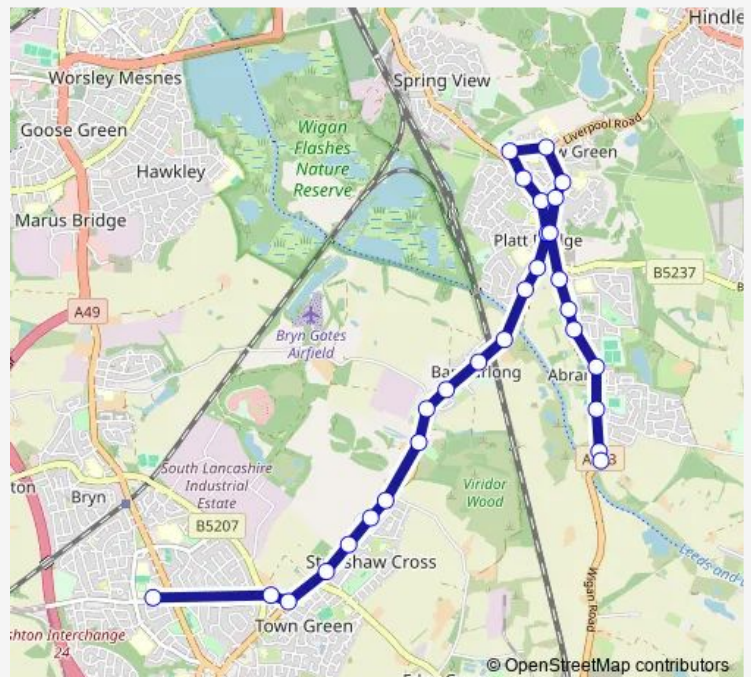

### Route schedule

Cansfield High School — Dover Lock Terminus

Monday 15:25

Tuesday 15:25

Wednesday 15:25

Thursday 15:25

Friday 15:25

Saturday —

### Route info

Direction: Cansfield High School

Stops: 29

Trip Duration: 0 hour 28 min

970 — Cansfield High School - Abram

Millers Lane

Simpkin Street

Lee Lane

## Route schedule

Dover Lock Terminus — Cansfield High School

Monday 07:27

Tuesday 07:27

Wednesday 07:27

Thursday 07:27

Friday 07:27

Saturday —

## Route info

Direction: Dover Lock Terminus

Stops: 34

Trip Duration: 0 hour 43 min

School Street

East Street

Bryn Road

Hazelhurst Grove