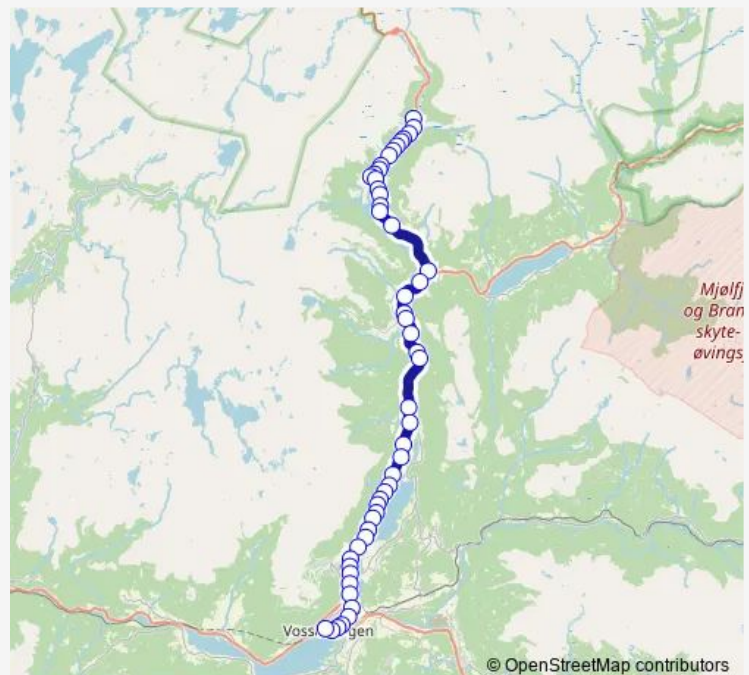

### Route info

Direction: Voss stasjon

Stops: 61

Trip Duration: 1 hour 30 min

970 — Voss-Myrkdalen-Vik-Vangsnes

BusMaps

Pøyso

Telland