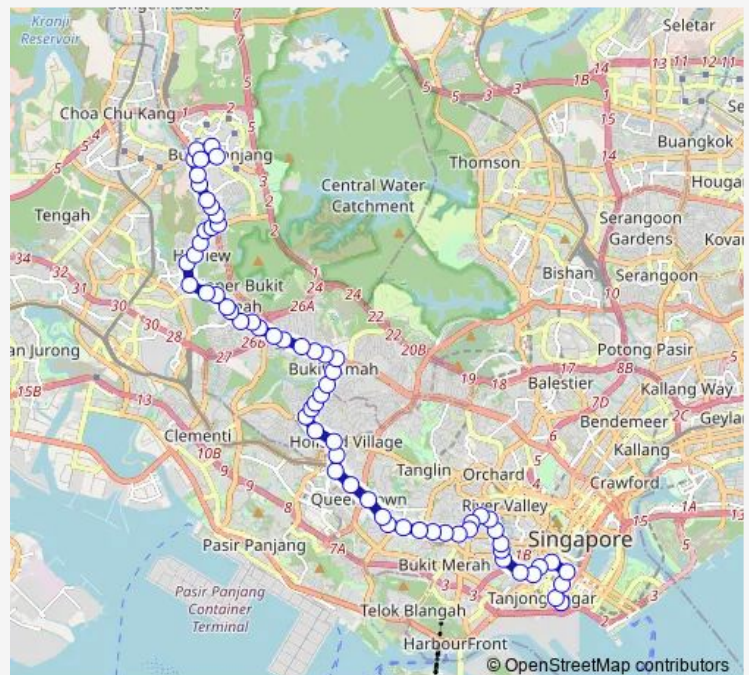

### Route schedule

Shenton Way Ter — BT Panjang Int

Monday 06:30

Tuesday 06:30

Wednesday 06:30

Thursday 06:30

Friday 06:30

Saturday 06:30

### Route info

Direction: Shenton Way Ter

Stops: 65

Trip Duration: 1 hour 38 min

970

Queens Condo

Queenstown Stn Exit A/D

Blk 42