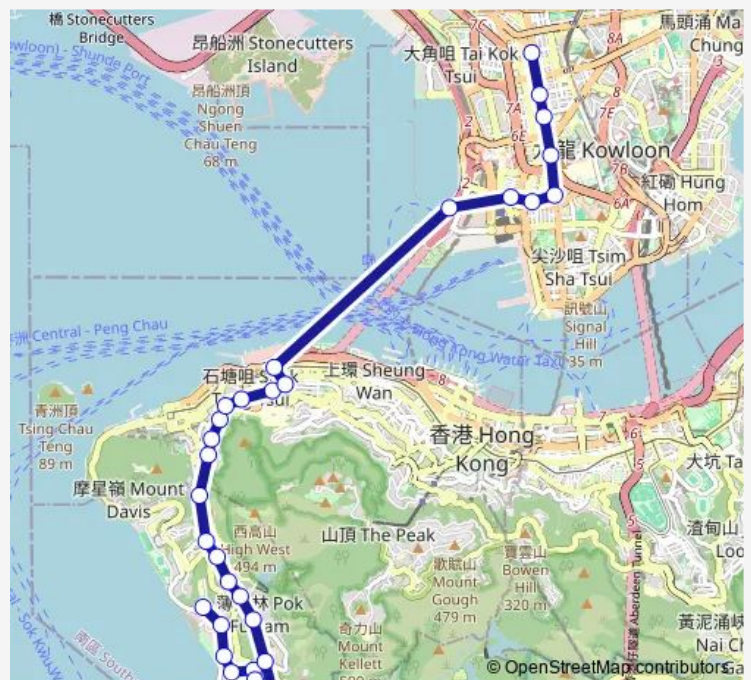

### Route info

Direction: [Ctb] Cyberport[[Kmb+Ctb] Cyberport BUS Terminus/<Br>Cyberport

Stops: 32

Trip Duration: 1 hour 4 min

970 — Cyberport - Mong KOK (Bute Street)

[Ctb] Queen Mary Hospital, POK FU LAM Road