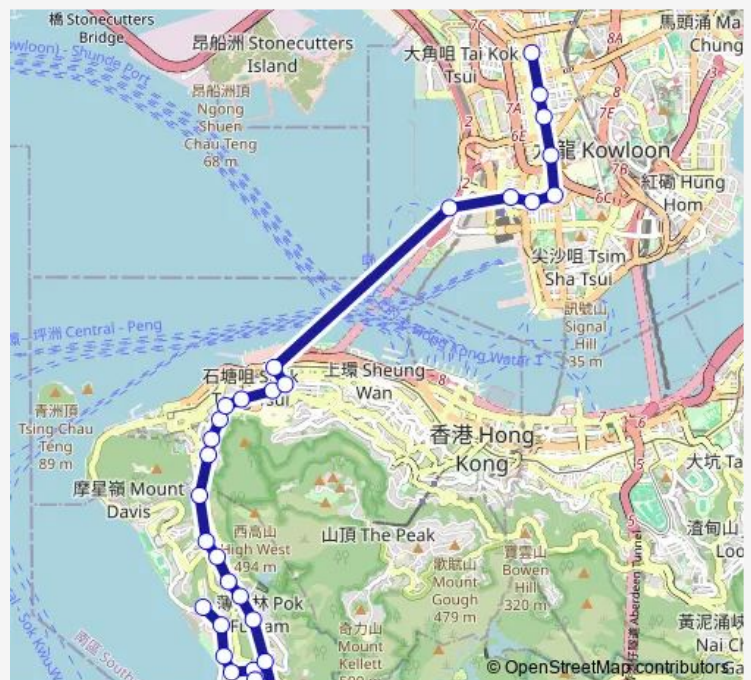

### Route info

Direction: [Ctb] Cyberport[[Kmb+Ctb] Cyberport BUS Terminus/<Br>Cyberport

Stops: 32

Trip Duration: 1 hour 3 min

[Ctb] Queen Mary Hospital, POK FU LAM Road

[Ctb] Hkcccu POK FU LAM Road Cemetery, POK FU LAM Road