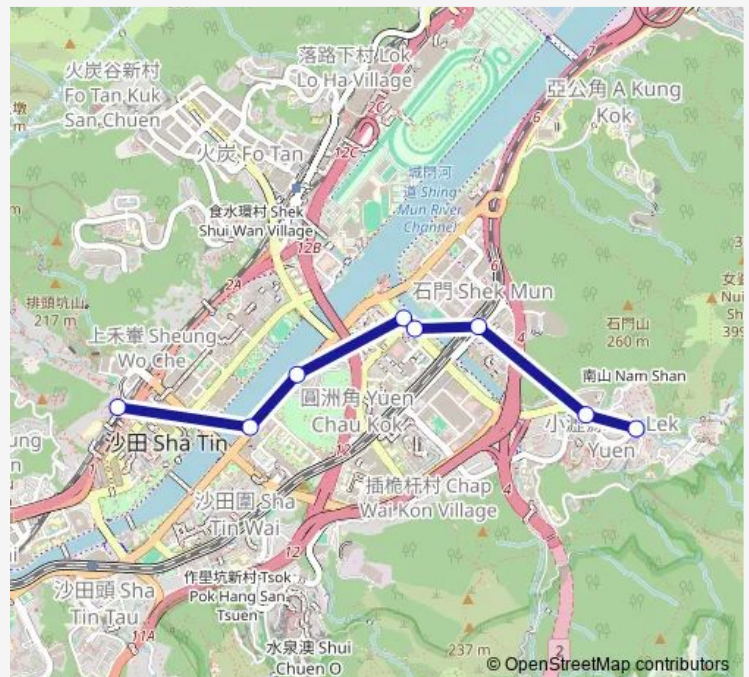

SIU LEK Yuen Road, Near SIU LEK Yuen Road Playground

ON Ming Street, Outside Shek MUN Station

SIU LEI Yuen Road, Outside Castello|Bus LAY-BY ON SIU LEK Yuen Road Opposite Kwong Yuen Estate,

Wong NAI TAU BUS Terminus

Route schedule

Shatin Station|Sha TIN Station — Wong NAI TAU BUS Terminus

Monday	07:00
Tuesday	07:00
Wednesday	07:00
Thursday	07:00
Friday	07:00
Saturday	—
Sunday	—

Route info

Direction: Shatin Station|Sha TIN Station

Stops: 8

Trip Duration: 0 hour 11 min

Direction

Wong NAI TAU BUS Terminus — Yuen WO Road, Near SHA TIN Town Hall

9 stops

[Open route schedule](#)

Wong NAI TAU BUS Terminus

SIU LEK Yuen Road, Outside Kwong Yuen Estate Carpark

Monday 07:00

Tuesday 07:00

Wednesday 07:00

Thursday 07:00

Friday 07:00

Saturday —

Sunday —

Route info