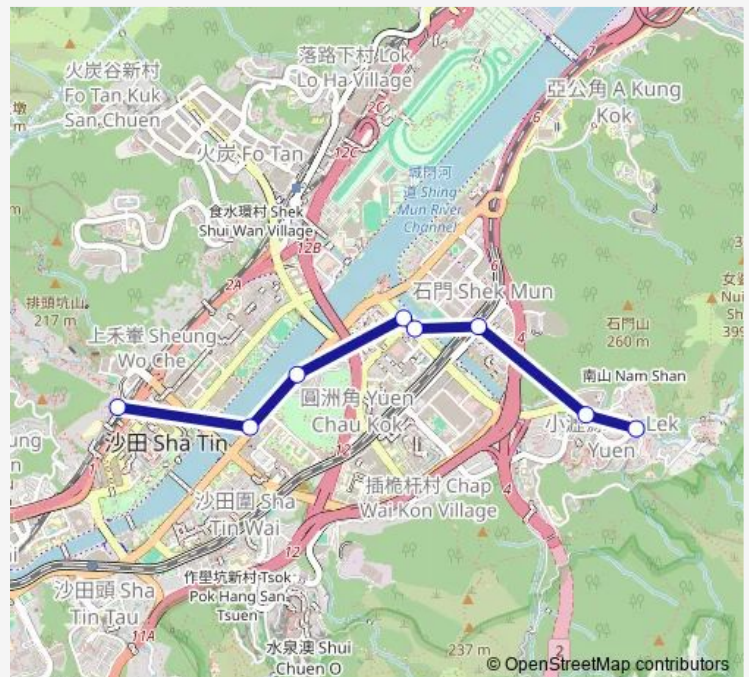

Route schedule

SHATIN STATION|SHA TIN STATION — WONG NAI TAU BUS TERMINUS

Monday	07:00
Tuesday	07:00
Wednesday	07:00
Thursday	07:00
Friday	07:00
Saturday	—
Sunday	—

Route info

Direction: SHATIN STATION|SHA TIN STATION

Stops: 8

Trip Duration: 0 hour 11 min

Direction

WONG NAI TAU BUS TERMINUS — YUEN WO ROAD,
NEAR SHA TIN TOWN HALL

9 stops

[Open route schedule](#)

WONG NAI TAU BUS TERMINUS

SIU LEK YUEN ROAD, OUTSIDE KWONG YUEN ES-
TATE CARPARK

Stops: 9

Trip Duration: 0 hour 13 min

65A Bus time schedules and route maps are available in an offline PDF at busmaps.com. Use the busmaps.com website to see live bus times, train schedule or subway schedule, and step-by-step directions for all public transit in Sha Tin