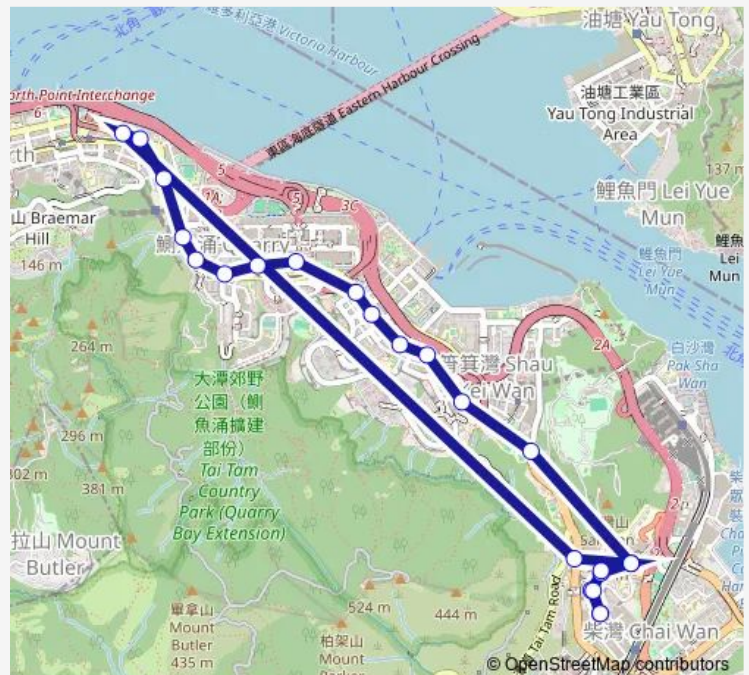

Bus 65A Chai WAN (Hong MAN Street) - Quarry BAY (VIA Pamela Youde Nethersole Eastern Hospital) (Circular) (Supplementary Service)

[Go to website](#)

Direction

HONG MAN STREET — HONG MAN STREET

23 stops

[Open route schedule](#)

CHAI WAN ROAD (NEAR BRILLIANT COURT)

Route schedule

HONG MAN STREET — HONG MAN STREET

Monday 08:30-20:15

Tuesday 08:30-20:15

Wednesday 08:30-20:15

Thursday 08:30-20:15

Friday 08:30-20:15

Saturday 08:30-20:15

Sunday —

Route info

Direction: HONG MAN STREET

Stops: 23

Trip Duration: 0 hour 24 min

65A — Chai WAN (Hong MAN Street) - Quarry BAY (VIA Pamela Youde Nethersole Eastern Hospital) (...)

Pamela Youde Nethersole Eastern Hospital, Outside Main Block

LOK MAN ROAD

TAI MAN STREET

HONG MAN STREET

65A Bus time schedules and route maps are available in an offline PDF at busmaps.com. Use the busmaps.com website to see live bus times, train schedule or subway schedule, and step-by-step directions for all public transit in Greenwood Terrace