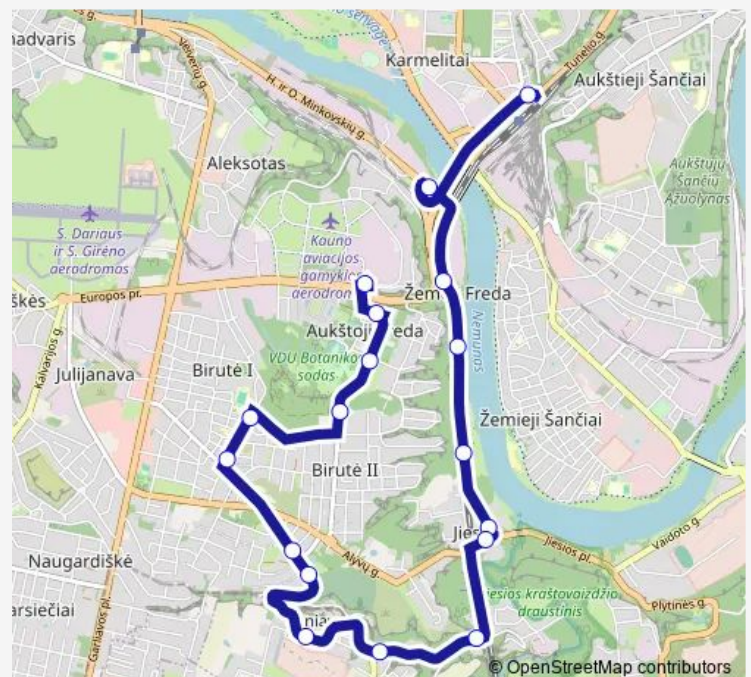

### Route schedule

Geležinkelio stotis — Freda

Monday —

Tuesday —

Wednesday —

Thursday —

Friday —

Saturday 06:27-20:15

### Route info

Direction: Geležinkelio stotis

Stops: 18

Trip Duration: 0 hour 23 min

65a — Freda - Geležinkelio stotis

## Route info

Direction: Freda

Stops: 19

Trip Duration: 0 hour 22 min

65a Bus time schedules and route maps are available in an offline PDF at [busmaps.com](https://busmaps.com). Use the [busmaps.com](https://busmaps.com) website to see live bus times, train schedule or subway schedule, and step-by-step directions for all public transit in Kaunas