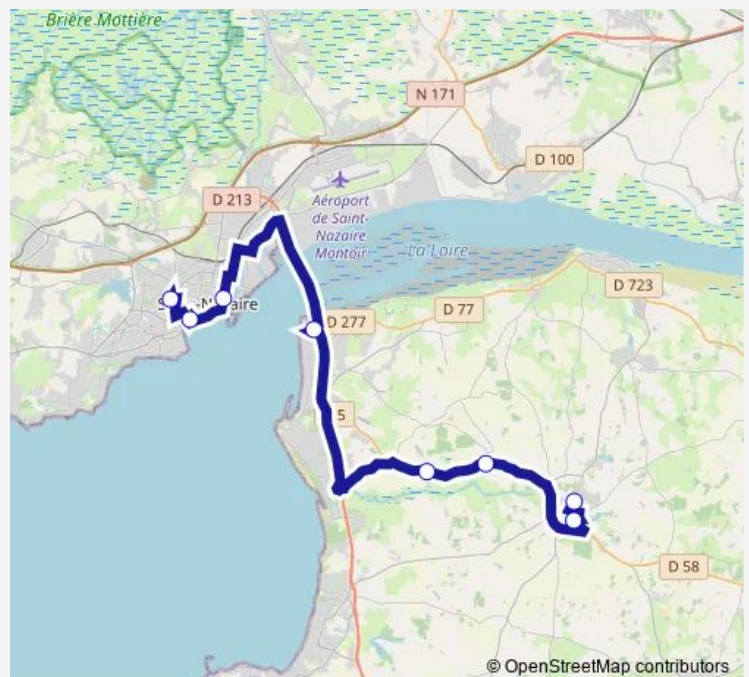

Wednesday 06:46

Thursday 06:46

Friday 06:46

Saturday —

Sunday —

**Route info**

Direction: Rond Point EDF - Lr Pornic

Stops: 13

Trip Duration: 1 hour 11 min