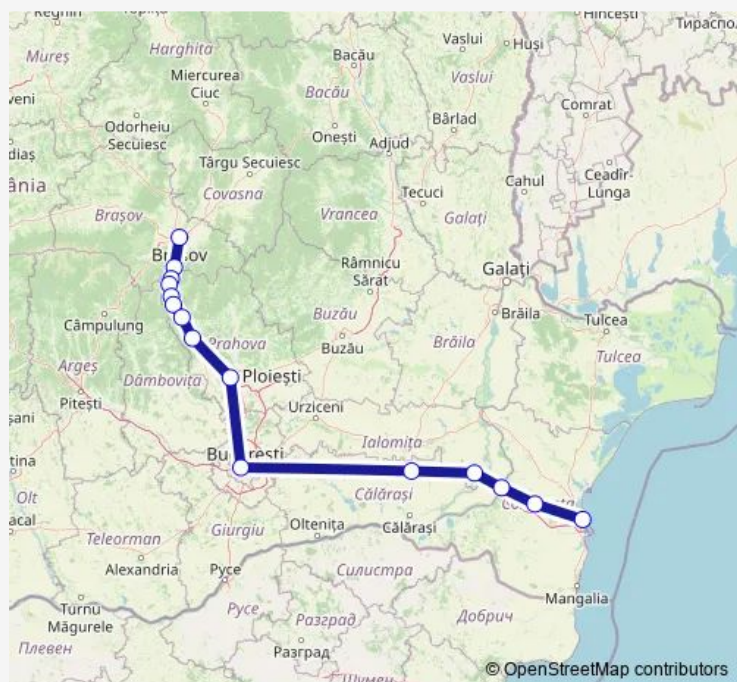

Wednesday 07:40

Thursday 07:40

Friday 07:40

Saturday 07:40

Sunday 07:40

Route info

Direction: Braşov

Stops: 15

Trip Duration: 5 hour 17 min

Direction

Braşov — Constanţa

11 stops

[Open route schedule](#)

Braşov

Predeal

Azuga