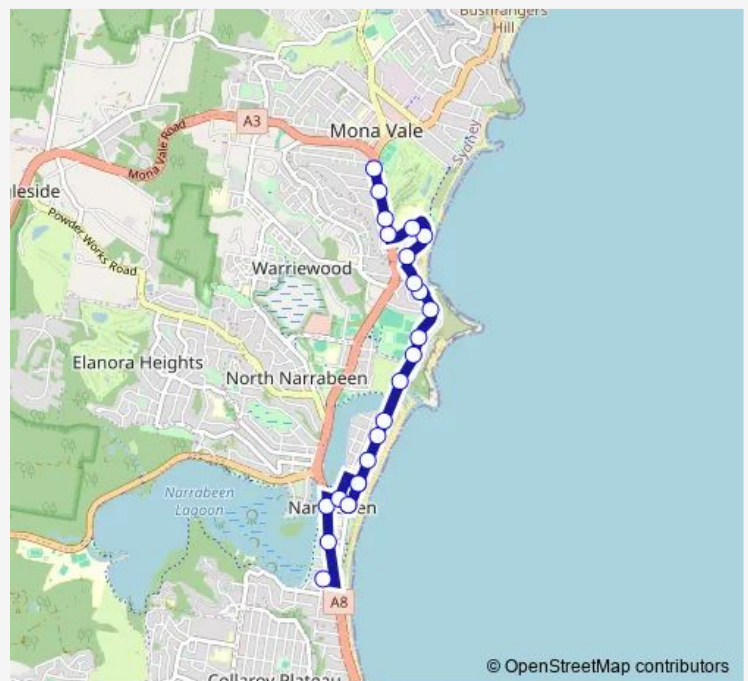

- Narabeen Lakes Public School, Park St
- Pittwater Rd Before Narrabeen St
- Narrabeen B-Line, Pittwater Rd
- Waterloo St At Ocean St
- Ocean St At Albemarle St
- St Josephs Church, Lagoon St
- Waterloo St At Ocean St
- Ocean St At Albemarle St
- Wesley Mission Narrabeen, Ocean St
- Ocean St At Emerald St
- Ocean St Opp North Narrabeen Slsc
- Narrabeen Park Pde Opp North Narrabeen Rockpool
- Sydney Rd Opp Narrabeen Park Pde
- 28 Sydney Rd
- Sydney Rd At Arnott Cres
- Narrabeen Park Pde Opp Warriewood Slsc
- Narrabeen Park Pde Opp Warriewood Beach
- Melbourne Av After Narrabeen Park Pde
- Melbourne Av Before Coronation St
- Pittwater Rd Opp Coronation St

Route schedule

Narabeen Lakes Public School, Park St — Pittwater Rd Opp Mona Vale Bowling Club

Monday	15:16
Tuesday	15:16
Wednesday	15:16
Thursday	15:16
Friday	15:16
Saturday	—
Sunday	—

Route info

Direction: Narabeen Lakes Public School, Park St

Stops: 23

Trip Duration: 0 hour 18 min

743n — Narrabeen Public School to Pittwater Rd and Vineyard St

Pittwater Rd Before Jenkins St

Pittwater Rd At Rowan St

Pittwater Rd Opp Mona Vale Bowling Club

## Direction

Narabeen Lakes Public School, Park St — Pittwater Rd  
Opp Mona Vale Bowling Club

24 stops

[Open route schedule](#)

Narabeen Lakes Public School, Park St

Pittwater Rd Before Narrabeen St

Narrabeen B-Line, Pittwater Rd