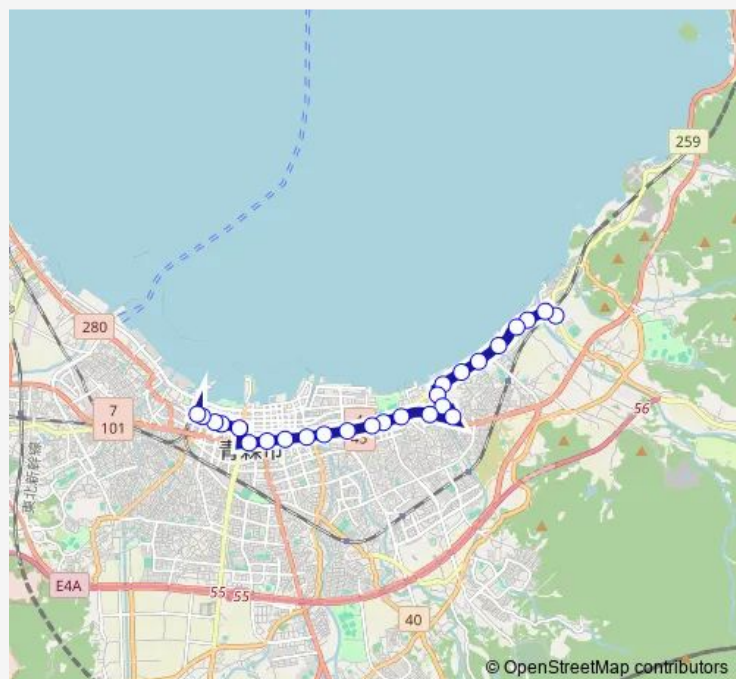

Thursday 06:20-13:05

Friday 06:20-13:05

Saturday 08:18-13:37

Sunday 08:18-13:37

Route info

Direction: 東部営業所

Stops: 26

Trip Duration: 0 hour 41 min

B1 新町線

BusMaps

新町二丁目

県庁通り

新町一丁目

アウガ前

青森駅 (降車専用)

B1 新町線 Bus time schedules and route maps are available in an offline PDF at busmaps.com. Use the busmaps.com website to see live bus times, train schedule or subway schedule, and step-by-step directions for all public transit in Aomori