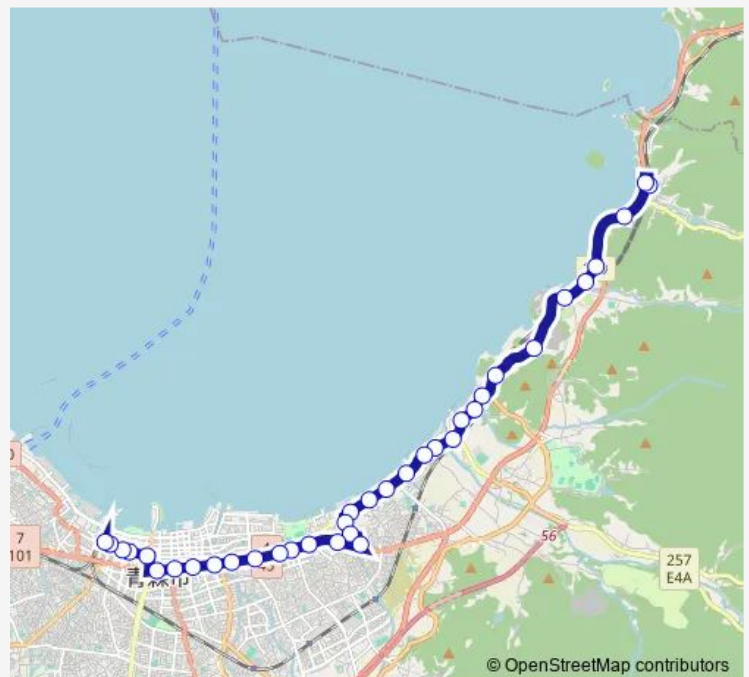

Thursday 06:49-19:30

Friday 06:49-19:30

Saturday 07:21-19:20

Sunday 07:21-19:20

Route info

Direction: 浅虫温泉駅前

Stops: 36

Trip Duration: 0 hour 51 min