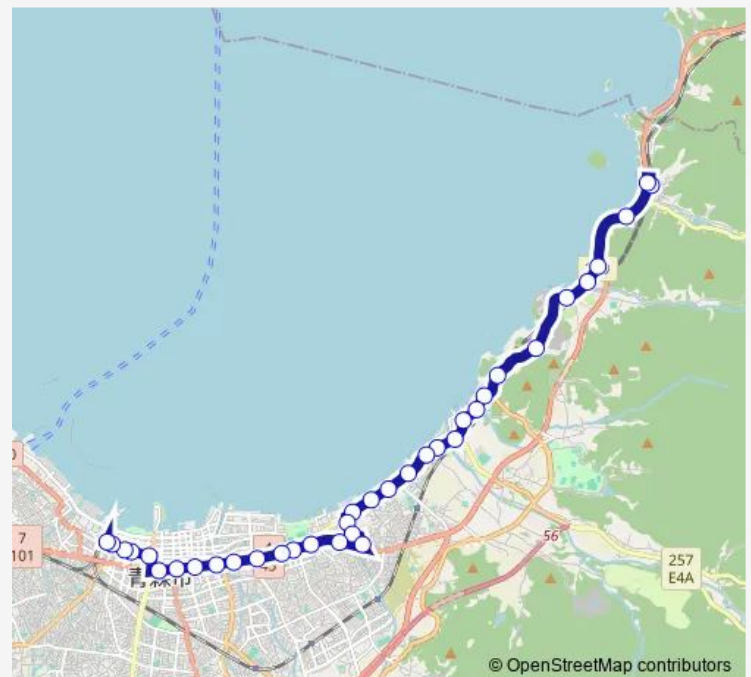

Thursday 06:49-19:29

Friday 06:49-19:29

Saturday 07:32-19:18

Sunday 07:32-19:18

Route info

Direction: 浅虫温泉駅前

Stops: 36

Trip Duration: 0 hour 58 min