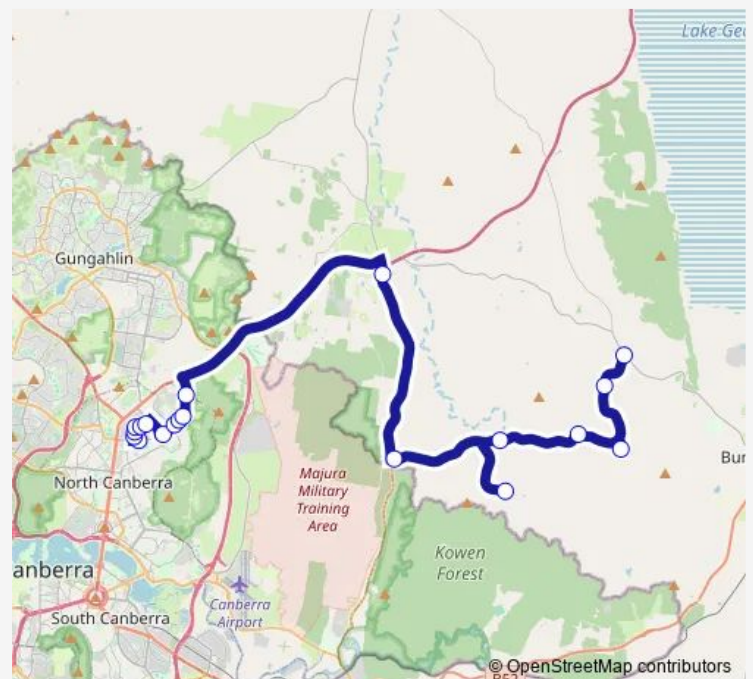

Thursday 15:43

Friday 15:43

Saturday —

Sunday —

Route info

Direction: Antill St Before Rosevear PI

Stops: 19

Trip Duration: 0 hour 49 min

S271 — Maribyrnong Primary to Cnr Norton and Bungendore Rds via Antill St Interchange

Direction

Norton Rd At Bungendore Rd — Antill St Before Rosevear PI

13 stops

[Open route schedule](#)

Norton Rd At Bungendore Rd

Wednesday 07:15

Thursday 07:15

Friday 07:15

Saturday —

Sunday —

Route info

Direction: Norton Rd At Bungendore Rd

Stops: 13

Wednesday 08:00

Thursday 08:00

Friday 08:00

Saturday —

Sunday —

Route info

Direction: Antill St Before Rosevear Pl

Stops: 7