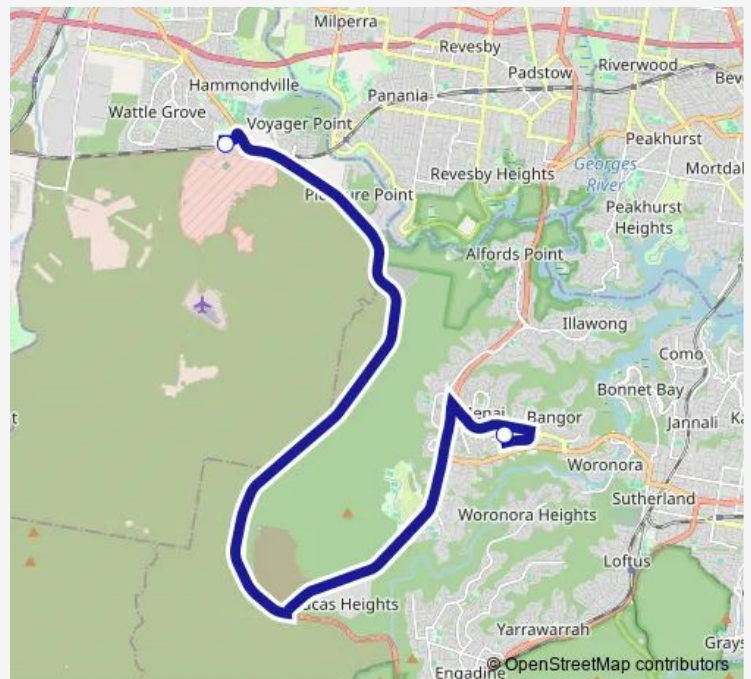

School Bus S701 Holsworthy to Aquinas College

[Go to website](#)**Direction**

Holsworthy Station, Access Road, The Boulevard —
Aquinas College, Anzac Rd

2 stops

[Open route schedule](#)

Holsworthy Station, Access Road, The Boulevard

Aquinas College, Anzac Rd

Route schedule

Holsworthy Station, Access Road, The Boulevard —
Aquinas College, Anzac Rd

Monday	07:55
Tuesday	07:55
Wednesday	07:55
Thursday	07:55
Friday	07:55
Saturday	—
Sunday	—

Route info

Direction: Holsworthy Station, Access Road, The Boulevard

Stops: 2

Trip Duration: 0 hour 30 min

S701 School Bus time schedules and route maps are available in an offline PDF at busmaps.com. Use the busmaps.com website to see live bus times, train schedule or subway schedule, and step-by-step directions for all public transit in Liverpool

The schedule is provided in the local timezone. Times with "(+1)" indicate departures on the next day.

PDF file created on 2025-01-16

2024 BusMaps.com - All Rights Reserved