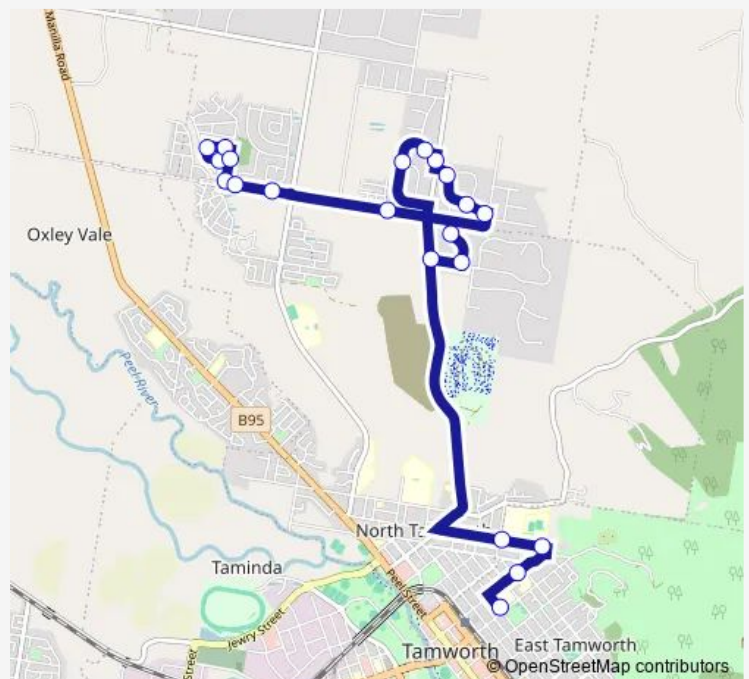

Mahogany St After Windmill Dr

Mahogany St At Stringybark Rd

Stringybark Rd Before Windmill Dr

Windmill Dr Opp Mahogany St

Browns Lane At Bluebell Way

Browns Lane At Jubata Dr

108 Browns Lane

Barrington Dr At Barakula Dr

Tafe New England, Piper St

Oxley High School, Piper St

Calrossy Anglican School, Bourke St

Route schedule

Windmill Dr At Browns Lane — Tamworth Public School, Upper St

Monday 07:55

Tuesday 07:55

Wednesday 07:55

Thursday 07:55

Friday 07:55

Saturday —

Sunday —

Route info

Direction: Windmill Dr At Browns Lane

Stops: 21

Trip Duration: 0 hour 32 min

S228 School Bus time schedules and route maps are available in an offline PDF at busmaps.com. Use the busmaps.com website to see live bus times, train schedule or subway schedule, and step-by-step directions for all public transit in Tamworth