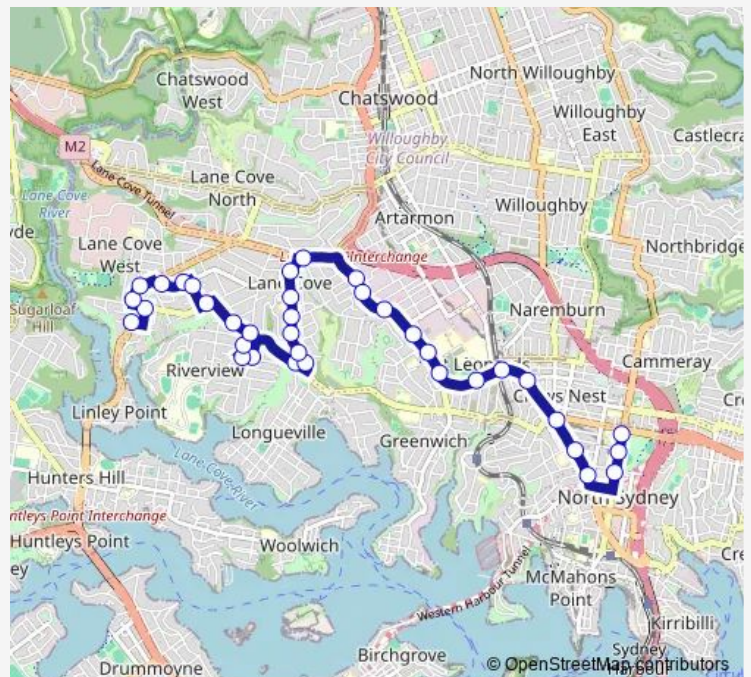

Cope St At Penrose St

Burns Bay Rd After Penrose St

Burns Bay Rd At Cullen St

Burns Bay Rd After Centennial Av

Burns Bay Rd At Fig Tree St

Ross Smith Pde At Matthews Av

Bridge St After Ross Smith Pde

River Rd West At Fox St

Route schedule

Cope St Opp Caroline Chisholm Aged Care Facility —  
Miller St Before Falcon St

Monday 07:18

Tuesday 07:18

Wednesday 07:18

Thursday 07:18

Friday 07:18

Saturday —

Sunday —

Route info

Direction: Cope St Opp Caroline Chisholm Aged Care Facility

Stops: 36

Trip Duration: 0 hour 50 min

793w — Lane Cove West to Miller and Falcon Sts

Pacific Hwy Opp Allison Av

Pacific Hwy Opp Cobden Av

Pacific Hwy At Dickson Av

Gore Hill Technology Park, Pacific Hwy

Tafe St Leonards, Pacific Hwy

Pacific Hwy Opp Bellevue Av

Pacific Hwy Before Reserve Rd

St Leonards Station, Pacific Hwy, Stand A

Pacific Hwy After Albany St