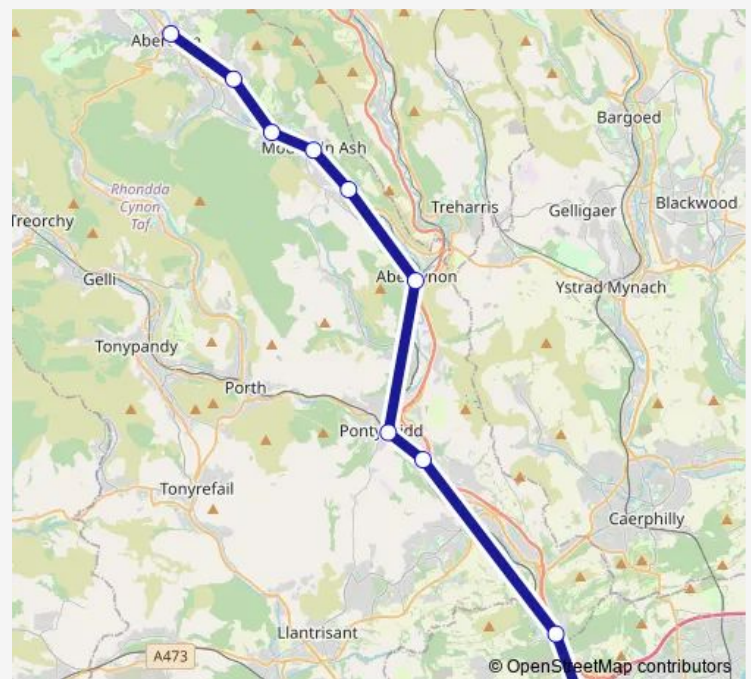

Rail Replacement Bus Service Aw:Rdr->Aba AW replacement bus service from RDR to Aba

[Go to website](#)

Direction

Radyr — Aberdare

10 stops

[Open route schedule](#)

Radyr
Taffs Well
Trefforest
Pontypridd
Abercynon
Penrhiwceiber
Mountain Ash
Fernhill
Cwmbach
Aberdare

Route schedule

Radyr — Aberdare

Monday	20:45-22:45
Tuesday	20:45-22:45
Wednesday	20:45-22:45
Thursday	20:45-22:45
Friday	—
Saturday	—
Sunday	—

Route info

Direction: Radyr

Stops: 10

Trip Duration: 1 hour 15 min

■ Aw:Rdr->Aba — AW replacement bus service from Radyr to Aba

BusMaps

Aw:Rdr->Aba Rail Replacement Bus Service time schedules and route maps are available in an offline PDF at busmaps.com. Use the busmaps.com website to see live bus times, train schedule or subway schedule, and step-by-step directions for all public transit in Cwmbach