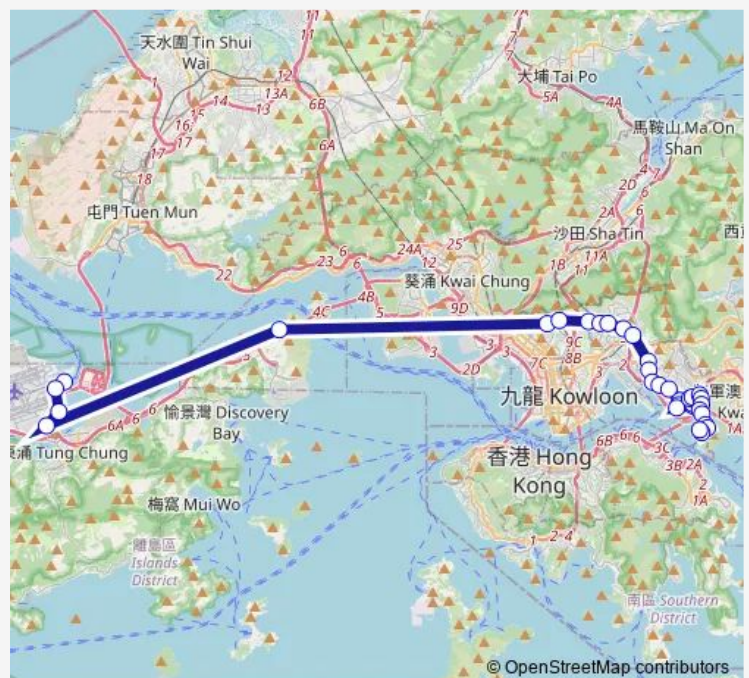

[Ctb] Diamond Hill Station, TAI HOM Road|[Kmb] Diamond Hill Station|[Xb] TAI HOM Road Eastbound (Near Sheung Yuen Street) AT Diamond Hill

[Ctb] Ngau CHI WAN Village, Lung Cheung Road|[Kmb] Ngau CHI WAN BBI - Ngau CHI WAN Village

### Route schedule

[Ctb] Skycity|[Lwb] Skycity BUS Terminus|[Nlb] Skycity Transport Terminal — [Ctb] YAU Tong|[Kmb] YAU Tong BUS Terminus

Monday	17:42
Tuesday	17:42
Wednesday	17:42
Thursday	17:42
Friday	17:42
Saturday	—
Sunday	—

### Route info

Direction: [Ctb] Skycity|[Lwb] Skycity BUS Terminus|[Nlb] Skycity Transport Terminal

Stops: 33

Trip Duration: 1 hour 38 min

[Ctb] Kowloon BAY Station, Kwun Tong Road[[Kmb+Ctb] Kowloon BAY Station/<Br>Kowloon BAY Station, Kwun Tong Road[[Kmb] Kowloon BAY Station