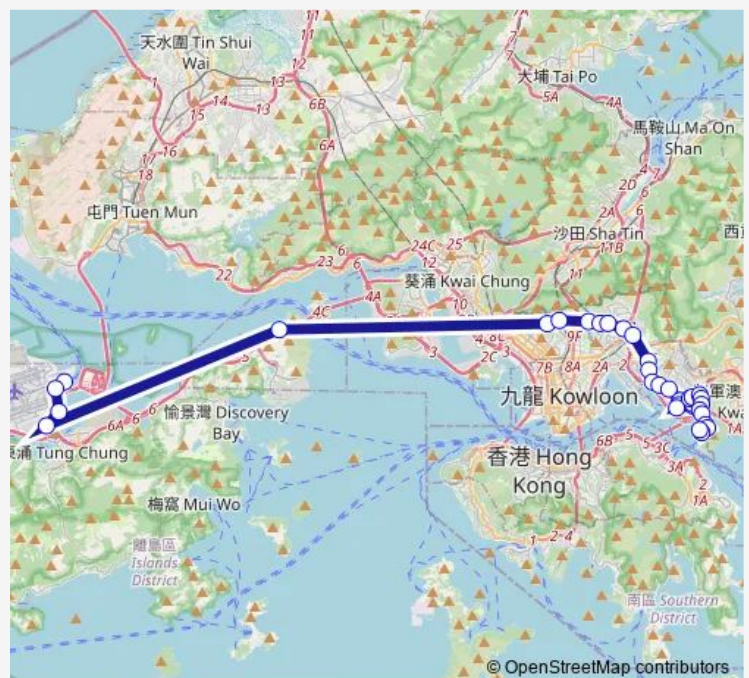

[Ctb] Diamond Hill Station, TAI HOM Road|[Kmb] Diamond Hill Station|[Xb] TAI HOM Road Eastbound (Near Sheung Yuen Street) AT Diamond Hill

[Ctb] Ngau CHI WAN Village, Lung Cheung Road|[Kmb] Ngau CHI WAN BBI - Ngau CHI WAN Village

### Route schedule

[Ctb] Skycity|[Lwb] Skycity BUS Terminus|[Nlb] Skycity Transport Terminal — [Ctb] YAU Tong|[Kmb] YAU Tong BUS Terminus

Monday	17:42
Tuesday	17:42
Wednesday	17:42
Thursday	17:42
Friday	17:42
Saturday	—
Sunday	—

### Route info

Direction: [Ctb] Skycity|[Lwb] Skycity BUS Terminus|[Nlb] Skycity Transport Terminal

Stops: 33

Trip Duration: 1 hour 41 min

■ E22X — YAU Tong - Skycity

[Ctb] Kowloon BAY Station, Kwun Tong Road[[Kmb+Ctb] Kowloon BAY Station/<Br>Kowloon BAY Station, Kwun Tong Road[[Kmb] Kowloon BAY Station