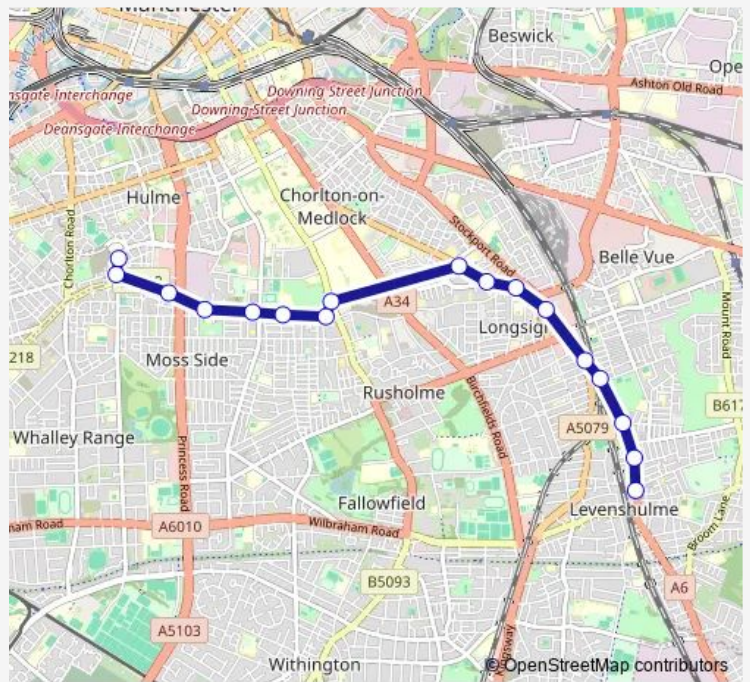

Bus 742 Levenshulme - Loreto College

[Go to website](#)

Direction
 Carrill Grove — Loreto College

17 stops

[Open route schedule](#)

- Carrill Grove
- Woodfold Avenue
- Longden Road
- East Road
- Slade Lane
- Longsight Library & Learning Centre
- Clarence Road
- Daisy Bank Road
- Hathersage Road
- St Mary's
- Whitworth Park
- Playfair Street
- Lloyd Street North
- Westwood Street
- Princess Road
- Moss Lane West
- Loreto College

Route schedule
 Carrill Grove — Loreto College

Monday	08:06
Tuesday	08:06
Wednesday	08:06
Thursday	08:06
Friday	08:06
Saturday	—
Sunday	—

Route info

Direction: Carrill Grove

Stops: 17

Trip Duration: 0 hour 36 min

742 — Levenshulme - Loreto College **BusMaps**

742 Bus time schedules and route maps are available in an offline PDF at busmaps.com. Use the busmaps.com website to see live bus times, train schedule or subway schedule, and step-by-step directions for all public transit in Manchester