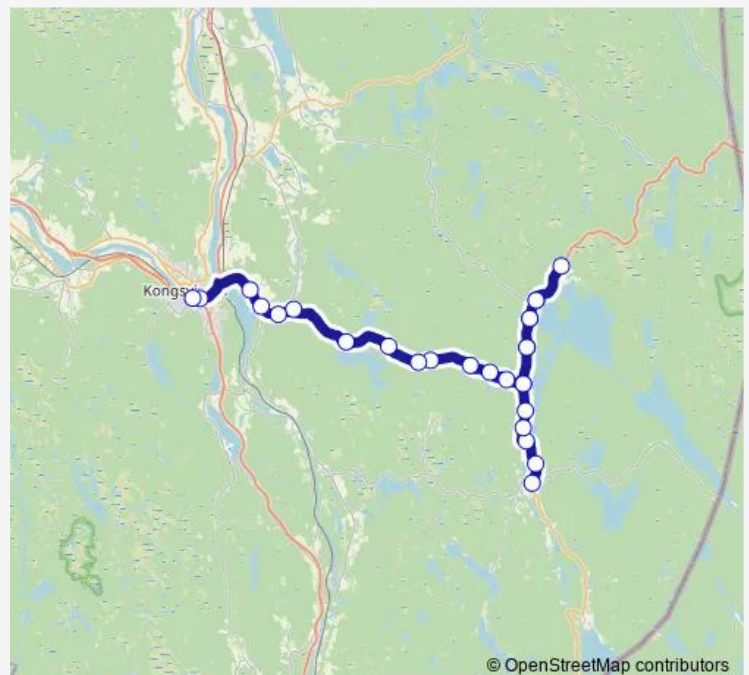

Saturday —

Sunday —

Route info

Direction: Austmarka skole

Stops: 27

Trip Duration: 0 hour 40 min

■ 742 — Kongsvinger-Masterud-Austmarka

Mobekk Skinnarbøl