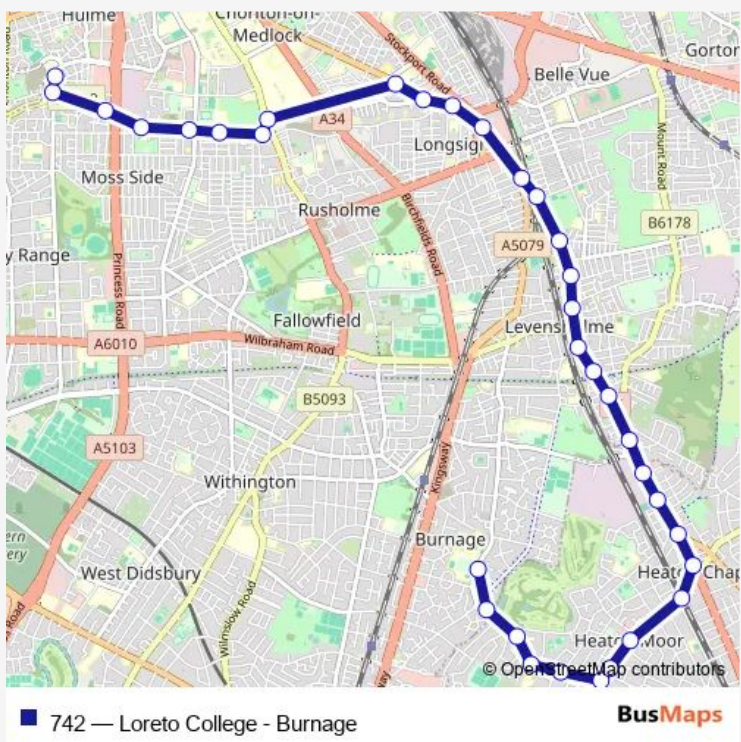

Bus 742 Loreto College - Burnage

[Go to website](#)

Direction
 Loreto College — Crown Green Close
 35 stops
[Open route schedule](#)

- Loreto College
- Chichester Road
- Princess Road
- Broadfield Road
- Lloyd Street North
- Playfair Street
- Whitworth Park
- St Mary's
- St Mary's
- Grindlow Street
- Richmond Grove
- Clarence Road
- Longsight Library & Learning Centre
- Longsight shopping Centre
- Slade Lane
- East Road
- Longden Road
- Mayford Road
- Carrill Grove
- Albert Road
- Delamere Road

Route schedule
 Loreto College — Crown Green Close

Monday	16:15
Tuesday	16:15
Wednesday	16:15
Thursday	16:15
Friday	16:15
Saturday	—
Sunday	—

Route info
 Direction: Loreto College
 Stops: 35
 Trip Duration: 0 hour 51 min

Lloyd Road

Broom Lane

Crayfield Road

Albert Road

Carrill Grove

Woodfold Avenue

Longden Road

East Road

Trip Duration: 0 hour 55 min

Hathersage Road

St Mary's

Whitworth Park

Playfair Street

Lloyd Street North

Westwood Street

Princess Road