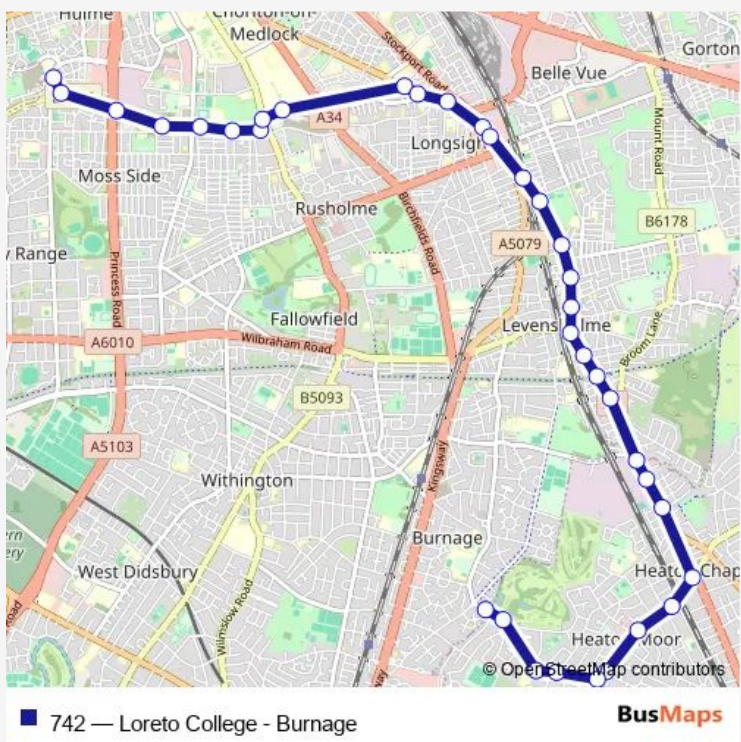

Bus 742 Loreto College - Burnage

[Go to website](#)

Direction
 Loreto College — Crown Green Close
 35 stops
[Open route schedule](#)

- Loreto College
- Chichester Road
- Princess Road
- Broadfield Road
- Lloyd Street North
- Playfair Street
- Whitworth Park
- St Mary's
- St Mary's
- Grindlow Street
- Richmond Grove
- Clarence Road
- Longsight Library & Learning Centre
- Longsight shopping Centre
- Slade Lane
- East Road
- Longden Road
- Mayford Road
- Carrill Grove
- Albert Road
- Delamere Road

Route schedule
 Loreto College — Crown Green Close

Monday	16:15
Tuesday	16:15
Wednesday	16:15
Thursday	16:15
Friday	16:15
Saturday	—
Sunday	—

Route info
 Direction: Loreto College
 Stops: 35
 Trip Duration: 0 hour 51 min

Lloyd Road

Broom Lane

Crayfield Road

Albert Road

Carrill Grove

Woodfold Avenue

Longden Road

East Road

Trip Duration: 0 hour 55 min

Hathersage Road

St Mary's

Whitworth Park

Playfair Street

Lloyd Street North

Westwood Street

Princess Road