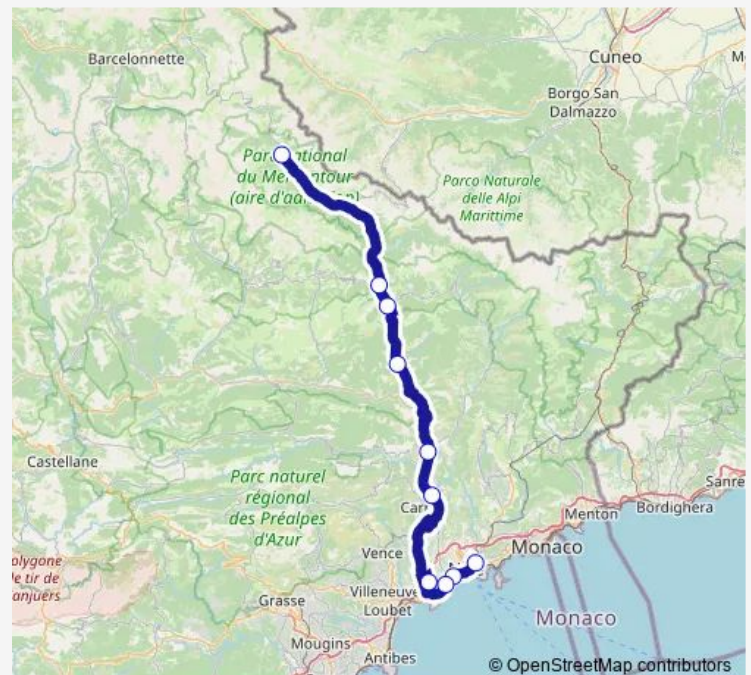

### Direction

Vauban — Collège Jean Franco

10 stops

[Open route schedule](#)

Vauban

Magnan / Promenade

Carras / Promenade

Robini

### Route schedule

Vauban — Collège Jean Franco

Monday 07:10

Tuesday —

Wednesday —

Thursday —

Friday —

Saturday —

### Route info

Direction: Vauban

Stops: 10

Trip Duration: 2 hour 0 min

## Direction

Collège Jean Franco — Vauban

13 stops

[Open route schedule](#)

Collège Jean Franco

Saint-Sauveur-sur-Tinée

Rimplas

Pont de Clans