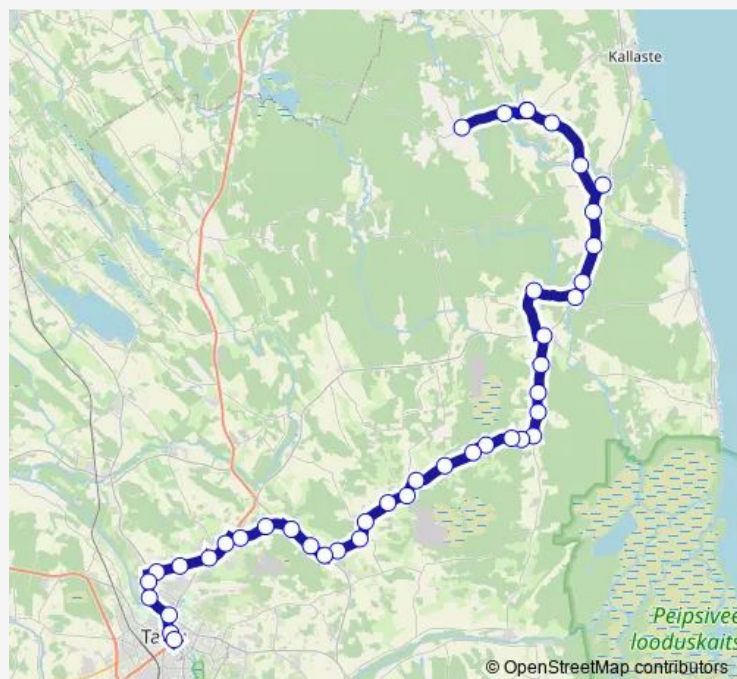

Route schedule

Nõva — Tartu bussijaam

Monday	07:00
Tuesday	07:00
Wednesday	07:00
Thursday	07:00
Friday	07:00
Saturday	07:00
Sunday	—

Route info

Direction: Nõva

Stops: 42

Trip Duration: 1 hour 25 min

Sarapuu