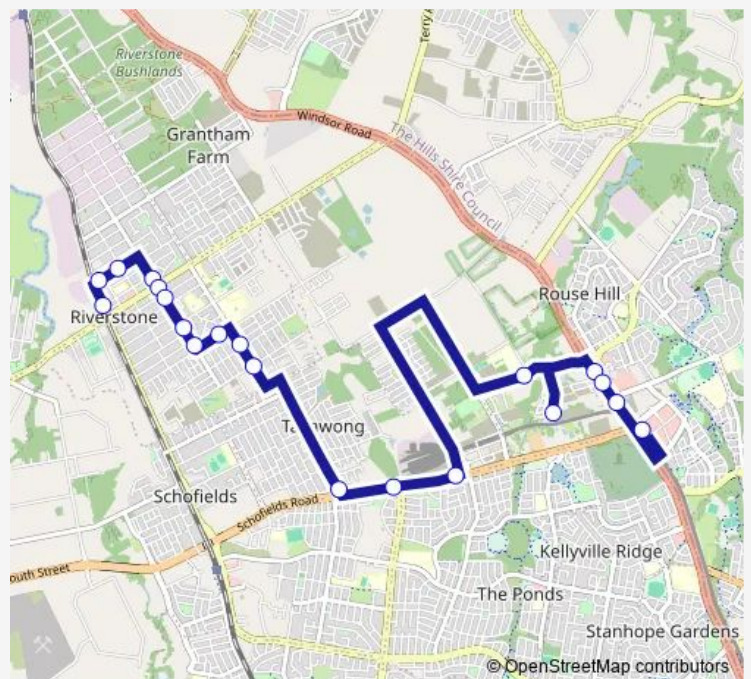

Windsor Rd After Mile End Rd

Windsor Rd Before Commercial Rd

Windsor Rd After Commercial Rd

Rouse Hill Town Centre, Tempus St

Route schedule

Riverstone Station, Riverstone Pde — Rouse Hill Town Centre, Tempus St

Monday 08:47-12:47

Tuesday 08:47-12:47

Wednesday 08:47-12:47

Thursday 08:47-12:47

Friday 08:47-12:47

Saturday 11:07-13:07

Sunday —

Route info

Direction: Riverstone Station, Riverstone Pde

Stops: 20

Trip Duration: 0 hour 28 min

742 — Rouse Hill to Riverstone

Direction

Rouse Hill Town Centre, Tempus St — Riverstone Pde
Opp Riverstone Station

18 stops

Monday 09:35-13:35

Tuesday 09:35-13:35

Wednesday 09:35-13:35

Thursday 09:35-13:35

Friday 09:35-13:35

Saturday 10:30-12:30

Sunday —

Route info