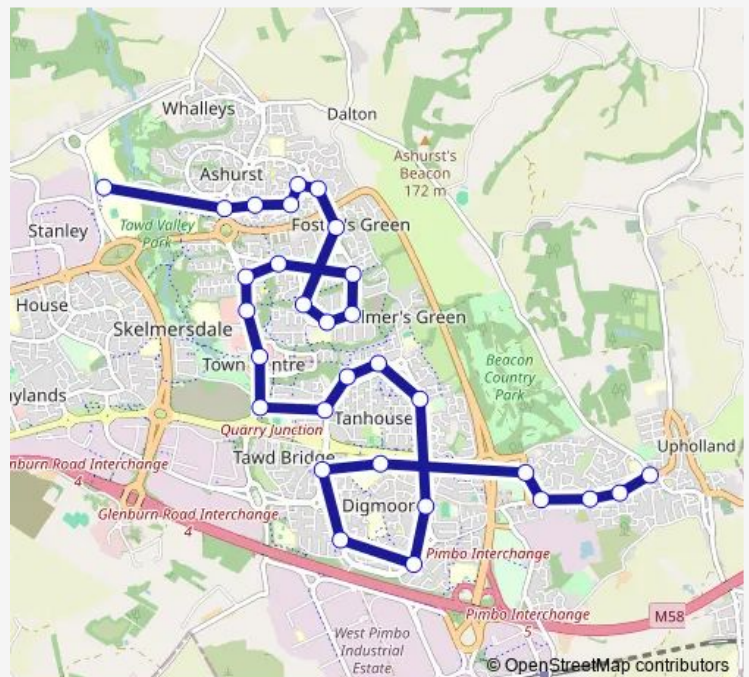

### Direction

Inglewhite — Lathom High School

14 stops

[Open route schedule](#)

- Inglewhite
- Irwell
- Fairburn
- Community Centre
- Flimby
- Hallcroft
- Ferndale
- Forest Drive
- Kingsbury Court
- Lulworth
- Lowcroft
- Leeswood
- Toby Inn
- Lathom High School

### Route schedule

Inglewhite — Lathom High School

Monday	08:18
Tuesday	08:18
Wednesday	08:18
Thursday	08:18
Friday	08:18
Saturday	—
Sunday	—

### Route info

Direction: Inglewhite

Stops: 14

Trip Duration: 0 hour 22 min

742 — Inglewhite - OUR Lady Queen OF Peace/Lathom **BusMaps**

**Direction**

Inglewhite — Our Ladys RCHS

14 stops

## Route info

Direction: Our Ladys RCHS

Stops: 30

Trip Duration: 0 hour 25 min

Denshaw

Daybrook

Dearden Way

Ormskirk Road