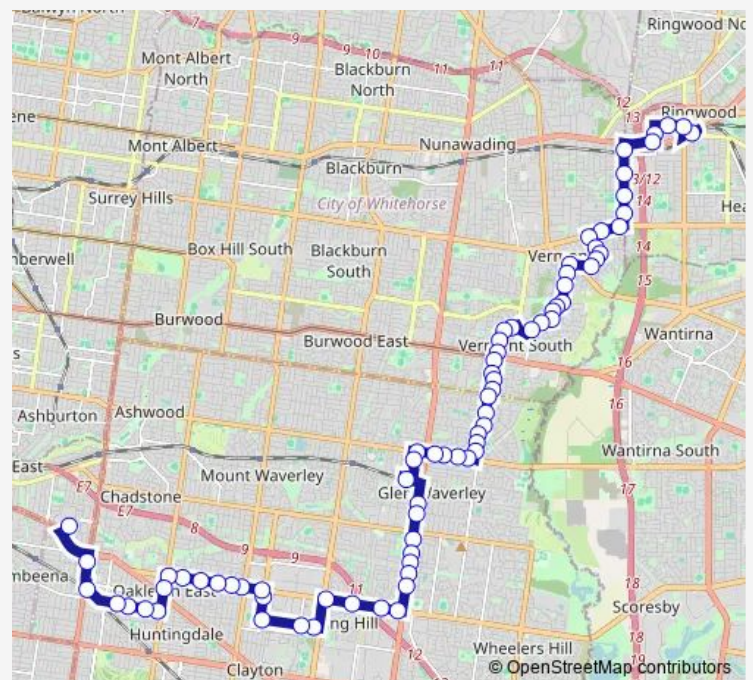

Monday 07:27-17:49

Tuesday 07:27

Wednesday 07:27

Thursday 07:27

Friday 07:27

Saturday 07:37-18:30

Sunday 10:07-17:56

Route info

Direction: Chadstone Shopping Centre/Eastern Access Rd (Malvern East)

Stops: 74

Trip Duration: 1 hour 27 min

742 — Chadstone SC - Ringwood Station

Blackburn Rd/Ferntree Gully Rd (Glen Waverley)
Avonhurst Dr/Ferntree Gully Rd (Glen Waverley)
Springvale Rd/Ferntree Gully Rd (Glen Waverley)
Booran Ave/Springvale Rd (Glen Waverley)
Koonalda Ave/Springvale Rd (Glen Waverley)
Vermont St/Springvale Rd (Glen Waverley)
Central Reserve/Springvale Rd (Glen Waverley)
St Leonard's Primary School/Springvale Rd (Glen Waverley)
Beacon St/Springvale Rd (Glen Waverley)
Monash Civic Centre/Springvale Rd (Glen Waverley)
Glen Waverley Station/Railway Pde (Glen Waverley)
The Glen SC/Snedden Dr (Glen Waverley)
Springvale Rd/High Street Rd (Glen Waverley)
Compton St/High Street Rd (Glen Waverley)
Boronia Dr/High Street Rd (Glen Waverley)
Kerrie Rd/High Street Rd (Glen Waverley)
Swan Ct/Westlands Rd (Glen Waverley)
Chatswood Cl/Westlands Rd (Glen Waverley)
Winston St/Westlands Rd (Glen Waverley)
Garwain Pde/Camelot Dr (Glen Waverley)
Vigil Ave/Camelot Dr (Glen Waverley)
Highbury Rd/Camelot Dr (Glen Waverley)
Ballina Tce/Highmont Dr (Vermont South)
Astley Ct/Highmont Dr (Vermont South)
Citrus St/Hartland Rd (Vermont South)
Burwood Hwy/Hartland Rd (Vermont South)
Vermont South SC/Hanover Rd (Vermont South)
Pelham Dr/Hanover Rd (Vermont South)