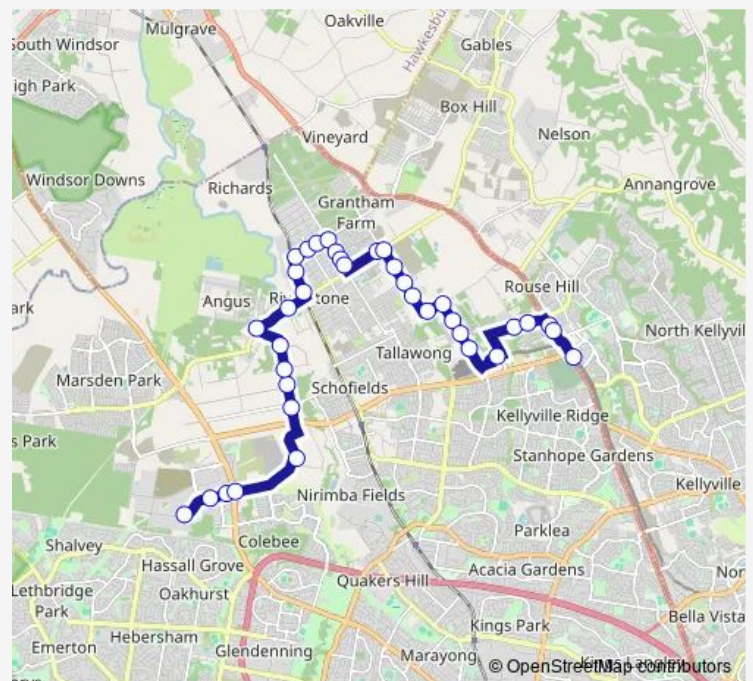

Hamilton St After Crown St

Hamilton St Opp Ark Pl

Riverstone Ambulance Station, Hamilton St

Riverstone Community Church, Hamilton St

Garfield Rd East Before Edmund St

Route schedule

Ingenia Lifestyle Stoney Creek, Hollinsworth Rd — Rouse Hill Station, North West Twy

Monday 05:20-21:54

Tuesday 05:20-21:54

Wednesday 05:20-21:54

Thursday 05:20-21:54

Friday 05:20-21:54

Saturday 07:20-21:20

Sunday 07:20-21:20

Route info

Direction: Ingenia Lifestyle Stoney Creek, Hollinsworth Rd

Stops: 36

Trip Duration: 0 hour 45 min

742 — Rouse Hill Station to Marsden Park

Clarke St After Garfield Rd E

8 Clarke St

Clarke St After Riverstone Rd

Rouse Rd Opp Terry Rd

Windsor Rd After Mile End Rd

Windsor Rd Before Commercial Rd

Rouse Hill Station, North West Twy

Direction

North West Twy Opp Rouse Hill Station — Ingenia Lifestyle
Stoney Creek, Hollinsworth Rd