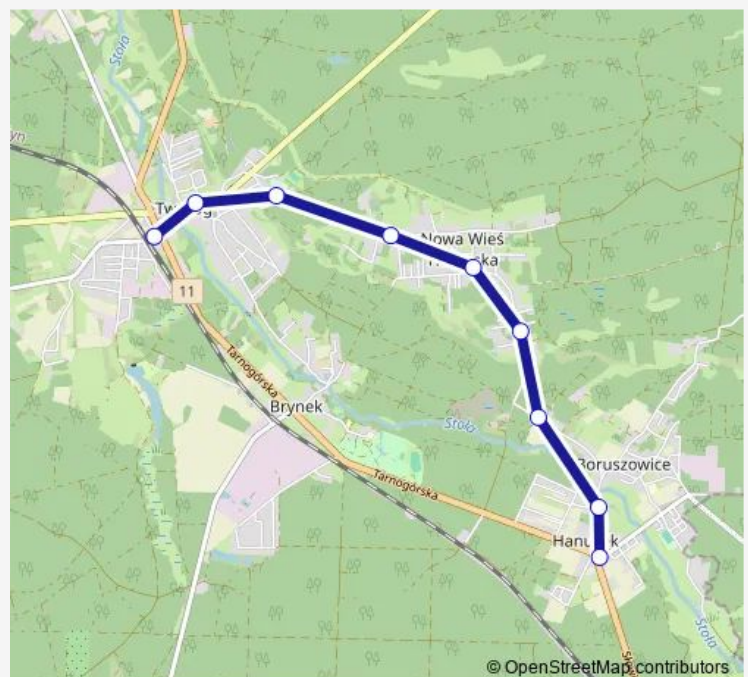

### Route info

Direction: Boruszowice Hanusek

Stops: 9

Trip Duration: 0 hour 13 min