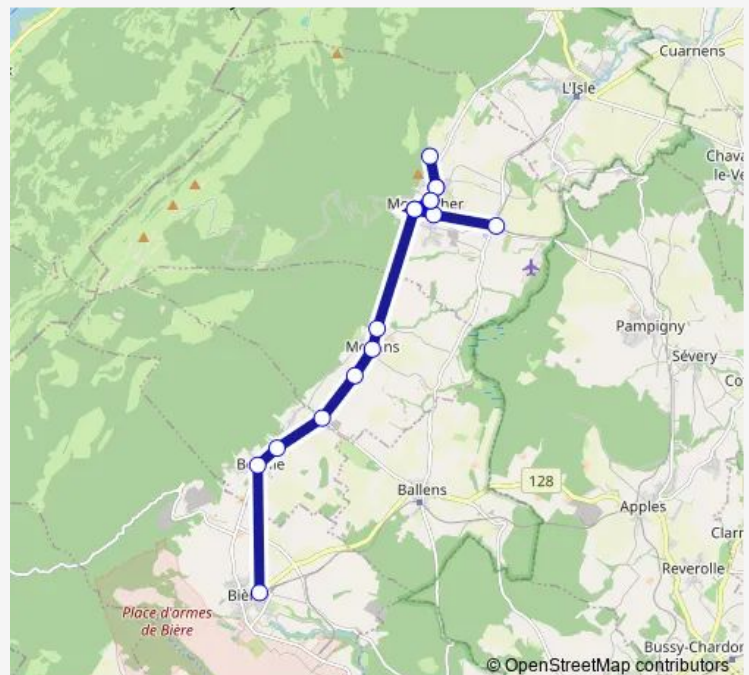

Monday 06:22-18:45

Tuesday 06:22-18:45

Wednesday 06:22-18:45

Thursday 06:22-18:45

Friday 06:22-18:45

Saturday —

Sunday —

Route info

Direction: Montricher, gare

Stops: 16

Trip Duration: 0 hour 23 min

Direction

Montricher,Fondation Michalski — L'Isle, gare

7 stops

[Open route schedule](#)

Montricher,Fondation Michalski

Monday	—
Tuesday	—
Wednesday	—
Thursday	—
Friday	—
Saturday	09:03-19:03
Sunday	09:03-19:03

Route info

Direction: Montricher,Fondation Michalski

Stops: 7

Trip Duration: 0 hour 10 min

Direction

Bière, gare — Montricher, gare

Montricher, Grand Faubourg

Montricher,Fondation Michalski

Route schedule

L'Isle, gare — Montricher,Fondation Michalski

Monday	—
Tuesday	—
Wednesday	—
Thursday	—
Friday	—
Saturday	08:43-18:43
Sunday	08:43-18:43