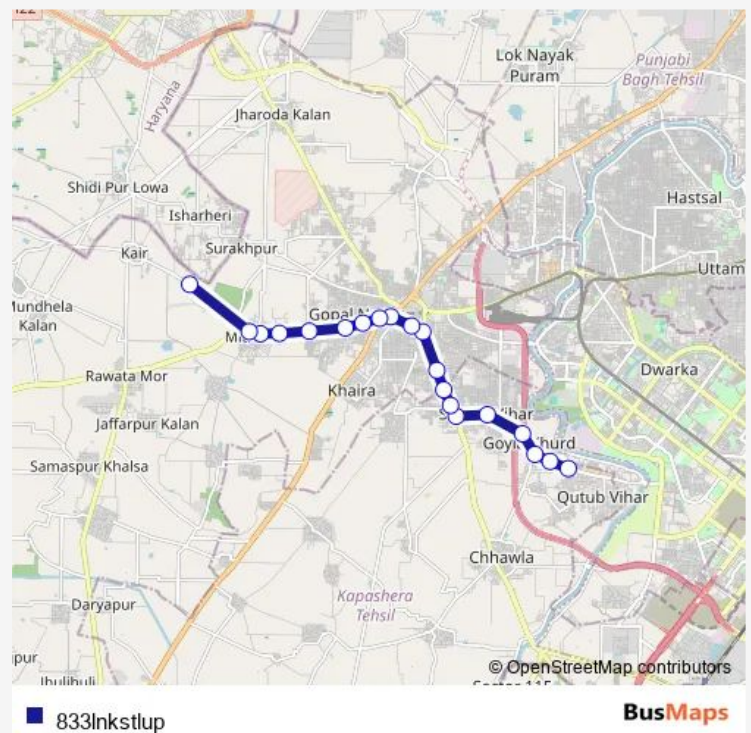

Bus 833Inkstlup

[Go to website](#)

Direction

Nehru Bus Stand Goyla Dairy — Kair Depot

20 stops

[Open route schedule](#)

Nehru Bus Stand Goyla Dairy

St Thomas School Goyla Vihar

Mitraon Village (Kair Village Road)

Kair Depot

Route schedule

Nehru Bus Stand Goyla Dairy — Kair Depot

Monday 05:07-19:57

Tuesday 05:07-19:57

Wednesday 05:07-19:57

Thursday 05:07-19:57

Friday 05:07-19:57

Saturday 05:07-19:57

Sunday 05:07-19:57

Route info

Direction: Nehru Bus Stand Goyla Dairy

Stops: 20

Trip Duration: 0 hour 43 min

833Inkstlup