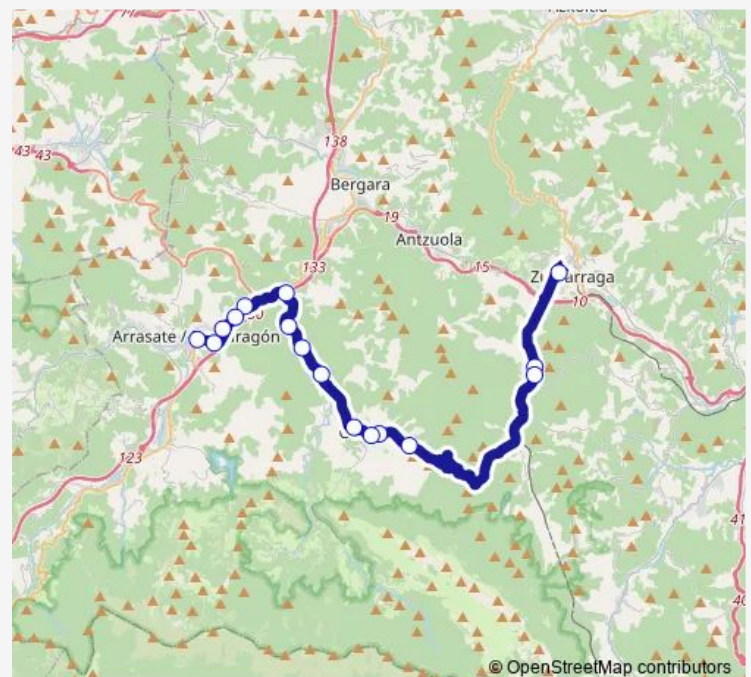

### Route schedule

Renfe Geltokia — Erdigunea - Centro

Monday —

Tuesday —

Wednesday —

Thursday —

Friday —

Saturday 23:25

### Route info

Direction: Renfe Geltokia

Stops: 16

Trip Duration: 0 hour 43 min

DG44G — Zumarraga>Legazpi>Oñati>Arrasate

**Direction**

Kontzezino — Renfe Geltokia

16 stops