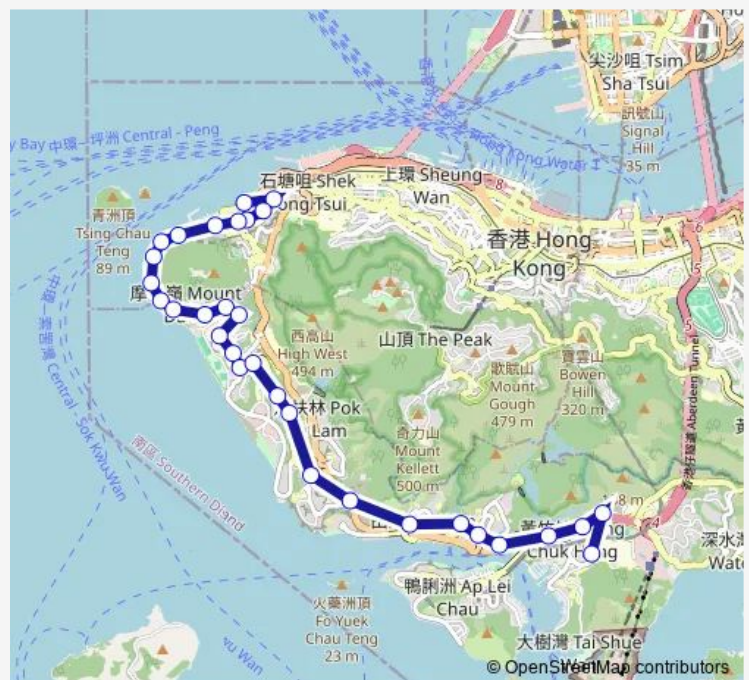

[Ctb] Scenic Villas, Victoria Road

[Ctb] SHA WAN Drive, Victoria Road

Route schedule

[Ctb] Belcher Bay[[Kmb+Ctb] Kennedy Town BUS Terminus/
Belcher Bay — [Ctb] Police School Road[[Kmb+Ctb] Police School Road/
Police School Road

Monday 06:45-08:00

Tuesday 06:45-08:00

Wednesday 06:45-08:00

Thursday 06:45-08:00

Friday 06:45-08:00

Saturday 06:45-08:00

Sunday —

Route info

Direction: [Ctb] Belcher Bay[[Kmb+Ctb] Kennedy Town BUS Terminus/
Belcher Bay

Stops: 31

Trip Duration: 0 hour 54 min

47P — Kennedy Town (Belcher BAY) - Wong Chuk Hang

[Ctb] Sassoon Road, Victoria Road

[Ctb] HKU LI KA Shing Faculty OF Medicine, Victoria Road