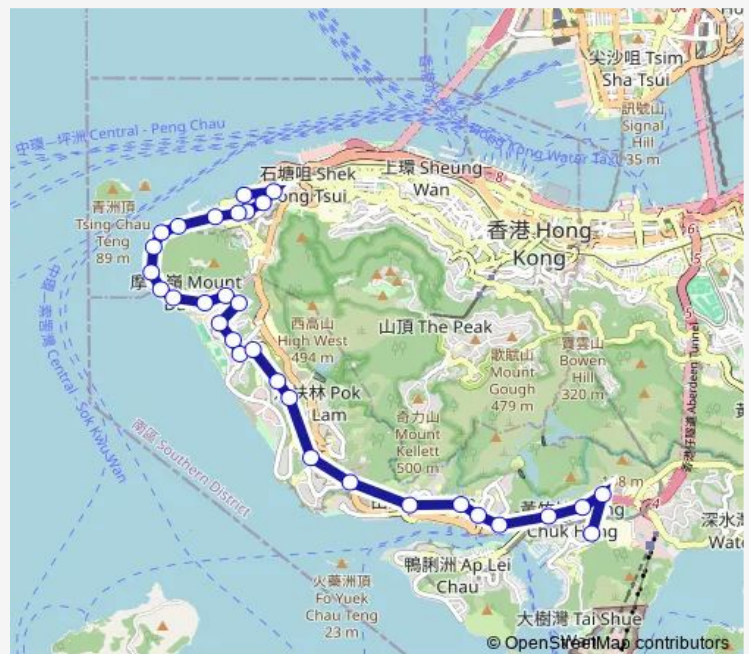

[Ctb] Scenic Villas, Victoria Road

[Ctb] SHA WAN Drive, Victoria Road

Route schedule

[Ctb] Belcher Bay[[Kmb+Ctb] Kennedy Town BUS Terminus/
Belcher Bay — [Ctb] MTR Wong Chuk Hang Depot, Police School Road[[Kmb+Ctb] Police School Road/
Mtr Wong Chuk Hang Depot, Police School Road

Monday 06:45-08:00

Tuesday 06:45-08:00

Wednesday 06:45-08:00

Thursday 06:45-08:00

Friday 06:45-08:00

Saturday 06:45-08:00

Sunday —

Route info

Direction: [Ctb] Belcher Bay[[Kmb+Ctb] Kennedy Town BUS Terminus/
Belcher Bay

Stops: 31

Trip Duration: 0 hour 53 min

[Ctb] Sassoon Road, Victoria Road

[Ctb] HKU LI KA Shing Faculty OF Medicine, Victoria Road