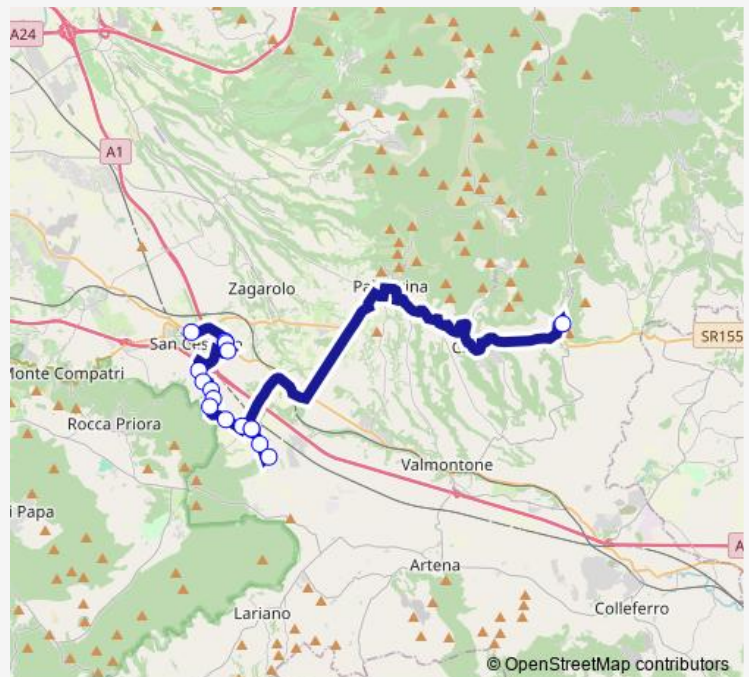

Bus Gz102d San Cesareo - Genazzano # Gz102d

[Go to website](#)

**Direction**

SAN Cesareo | Via Casilina Via Corridoni # f6037 — Genazzano DEP # Gzdep

16 stops

[Open route schedule](#)

SAN Cesareo | Via Casilina Via Corridoni # f6037

Palestrina | Piazza Socciarelli # f12902

Palestrina | Via Mezza Selva Via Fosso Mola # f12903

Palestrina | Colle del Fico # f12904

Palestrina | Piazza Socciarelli # f12906

Genazzano DEP # Gzdep

Route schedule

SAN Cesareo | Via Casilina Via Corridoni # f6037 — Genazzano DEP # Gzdep

Monday	07:10
Tuesday	07:10
Wednesday	07:10
Thursday	07:10
Friday	07:10
Saturday	—
Sunday	—

Route info

Direction: SAN Cesareo | Via Casilina Via Corridoni # f6037

Stops: 16

Trip Duration: 1 hour 7 min

Gz102d Bus time schedules and route maps are available in an offline PDF at [busmaps.com](https://busmaps.com). Use the [busmaps.com](https://busmaps.com) website to see live bus times, train schedule or subway schedule, and step-by-step directions for all public transit in San Cesareo