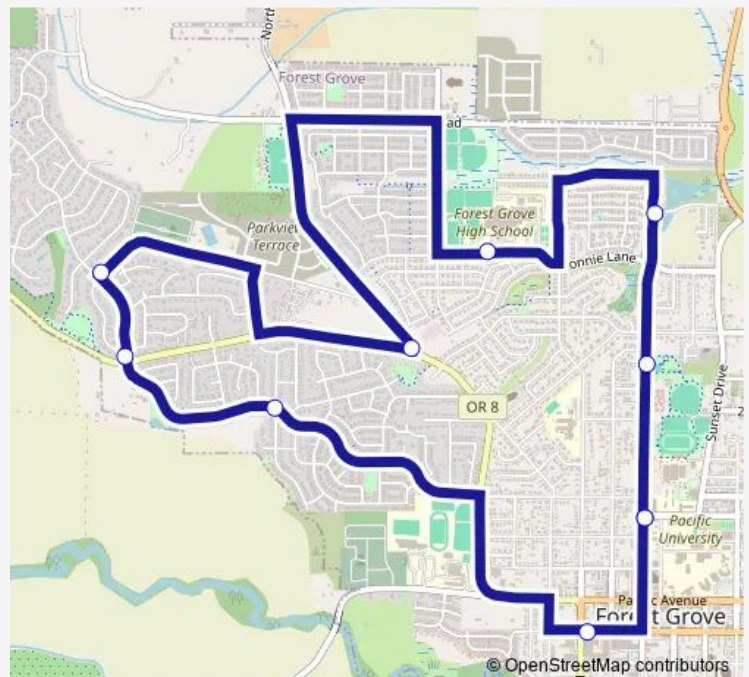

Bus West Loop Grovelink

[Go to website](#)

Direction

Main St & University Ave — Main St & University Ave

10 stops

[Open route schedule](#)

Main St & University Ave

Lincoln Park

Main St & Beal Rd

Forest Grove High School (Nichols Ln)

Thatcher Rd & Gales Creek Rd

Watercrest Rd & Forest Gale Dr

Forest Gale Dr & Gales Creek Rd

Willamina Ave & Strasburg Dr

19th Ave & B St

Main St & University Ave

Route schedule

Main St & University Ave — Main St & University Ave

Monday 06:30-19:21

Tuesday 06:30-19:21

Wednesday 06:30-19:21

Thursday 06:30-19:21

Friday 06:30-19:21

Saturday —

Sunday —

Route info

Direction: Main St & University Ave

Stops: 10

Trip Duration: 0 hour 29 min

West Loop — Grovelink

West Loop Bus time schedules and route maps are available in an offline PDF at busmaps.com. Use the busmaps.com website to see live bus times, train schedule or subway schedule, and step-by-step directions for all public transit in Hillsboro