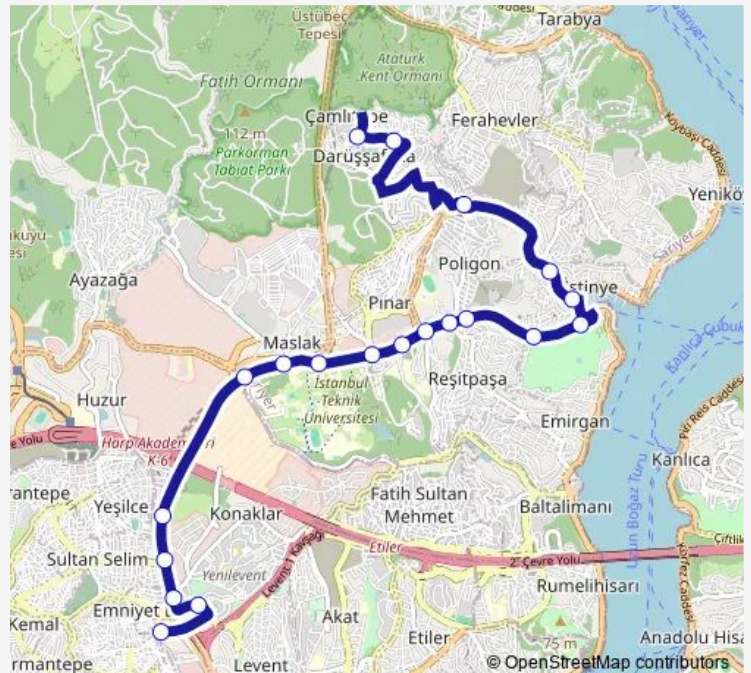

### Route schedule

Depo Arkasi — Akar Sokak

Monday 07:00

Tuesday 07:00

Wednesday 07:00

Thursday 07:00

Friday 07:00

Saturday 07:00

### Route info

Direction: Depo Arkasi

Stops: 20

Trip Duration: 0 hour 26 min

■ Darüşşafaka-İstinye-İstinye Bayiri-4.Levent Metro — Sariyer Bölge Çalışma Grubu

BusMaps

## Route info

Direction: Akar Sokak

Stops: 21

Trip Duration: 0 hour 26 min

Darüşşafaka-İstinye-İstinye Bayiri-4.Levent Metro Bus time schedules and route maps are available in an offline PDF at [busmaps.com](https://busmaps.com). Use the [busmaps.com](https://busmaps.com) website to see live bus times, train schedule or subway schedule, and step-by-step directions for all public transit in Istanbul