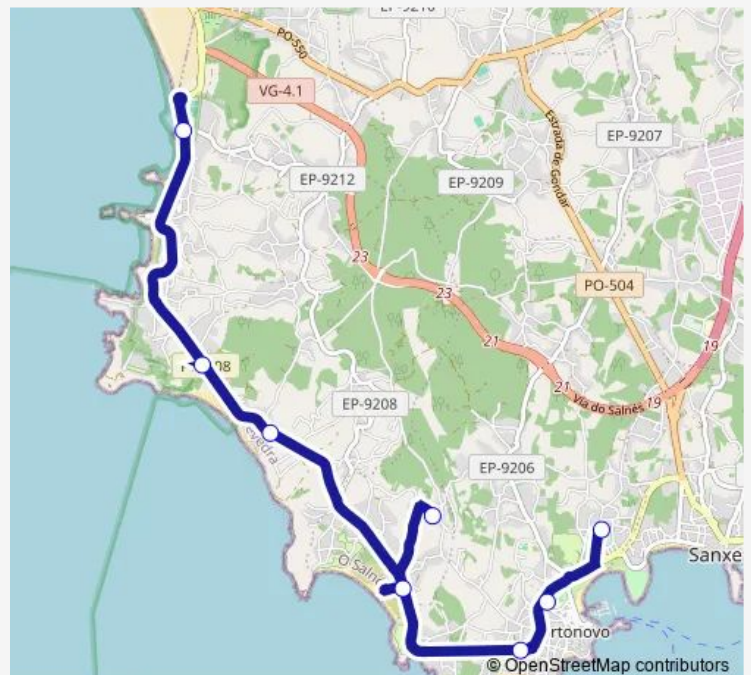

### Route schedule

IES de Sanxenxo — Nosa Sra. da Lanzada

Monday 14:55

Tuesday 14:55-18:40

Wednesday 14:55

Thursday 14:55

Friday 14:55

Saturday —

### Route info

Direction: IES de Sanxenxo

Stops: 8

Trip Duration: 0 hour 25 min

■ XG626006 — IES DE Sanxenxo - Nosa Sra. DA Lanzada

## Route info

Direction: Nosa Sra. da Lanzada

Stops: 8

Trip Duration: 0 hour 25 min

XG626006 Bus time schedules and route maps are available in an offline PDF at [busmaps.com](https://busmaps.com). Use the [busmaps.com](https://busmaps.com) website to see live bus times, train schedule or subway schedule, and step-by-step directions for all public transit in Sanxenxo