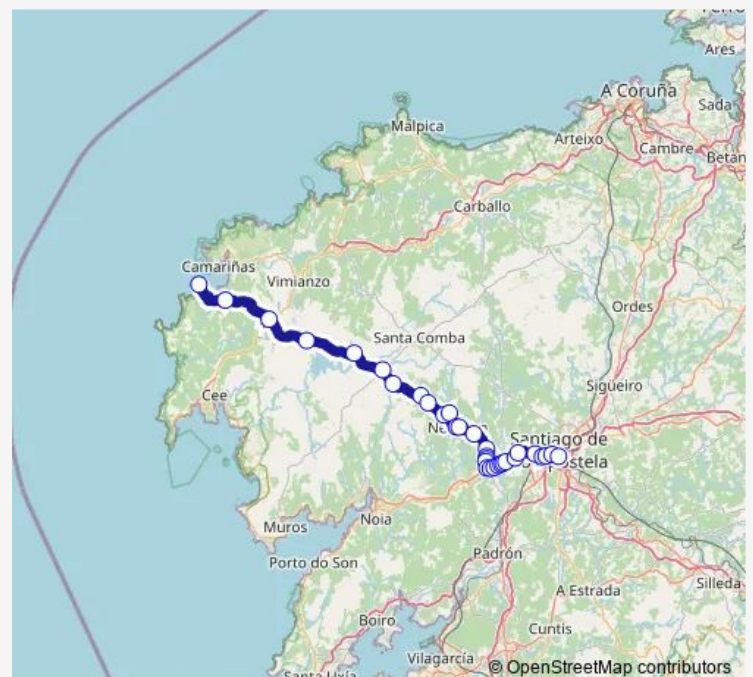

Bus XG804010 Santiago E.I.-Muxía

[Go to website](#)

Direction

Santiago E.I. — Muxía

32 stops

[Open route schedule](#)

Santiago E.I.

Campus S

Chus (Av. da Maestra Vict

Vidán

A Barcia

Roxos

Aldea Nova

Bertamiráns 1

Bertamiráns (Paseo Fluvia

Bertamiráns

Bertamiráns (Praza Chavia

O Tremo

Gasolinera do Tremo

Gándara

Brión

Brión (Santa Minia)

Aldea Aguiar

Ponte Barreira

Ponte Maceiras

Negreira (Hotel Millán)

Negreira

Route schedule

Santiago E.I. — Muxía

Monday 11:05-17:30

Tuesday 11:05-17:30

Wednesday 11:05-17:30

Thursday —

Friday 11:05-17:30

Saturday 09:00-17:00

Sunday 09:00-17:00

Route info

Direction: Santiago E.I.

Stops: 32

Trip Duration: 1 hour 45 min

XG804010 — Santiago E.I.-Muxía

BusMaps