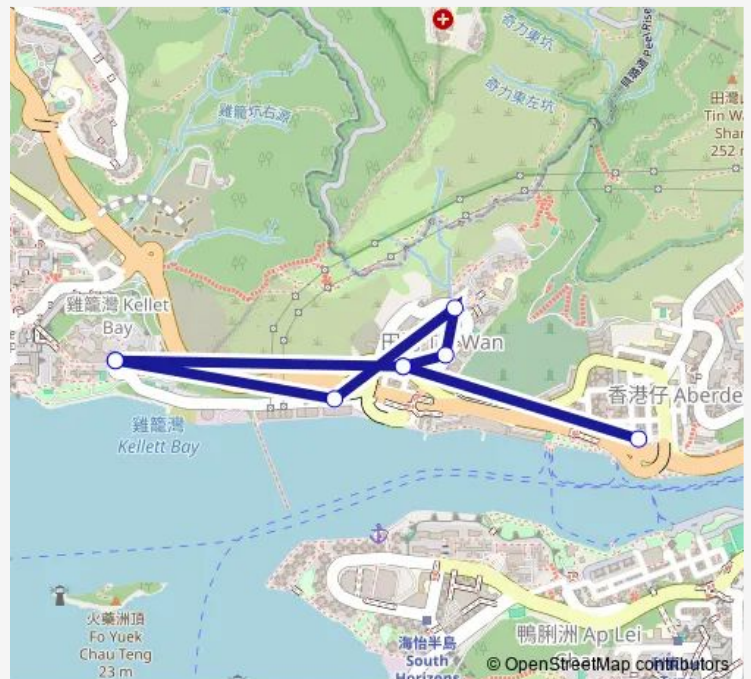

TIN WAN Street, Near KA WO Street

TIN WAN Street, Outside TIN WAN Shopping Centre

TIN WAN Praya Road Outside Hing WAI Centre

WAH Kwai Estate BUS Terminus

### Route schedule

WAH Kwai Estate BUS Terminus — WAH Kwai Estate BUS Terminus

Monday	00:00
Tuesday	00:00
Wednesday	00:00
Thursday	00:00
Friday	00:00
Saturday	00:00
Sunday	00:00

### Route info

Direction: WAH Kwai Estate BUS Terminus

Stops: 8

Trip Duration: 0 hour 12 min

N51s Bus time schedules and route maps are available in an offline PDF at [busmaps.com](https://busmaps.com). Use the [busmaps.com](https://busmaps.com) website to see live bus times, train schedule or subway schedule, and step-by-step directions for all public transit in Tin Wan Estate