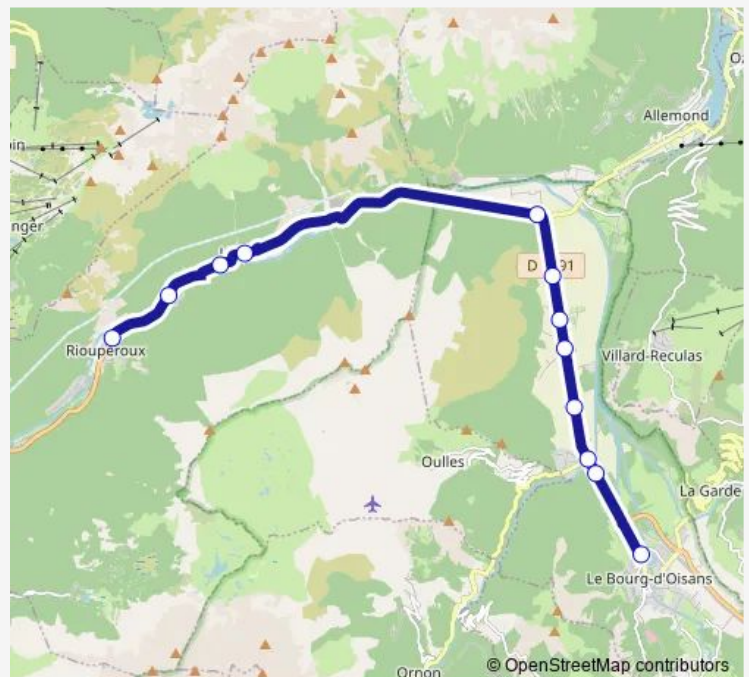

Route schedule

Riouperoux-Hlm — Agence Cars Region Vfd

Monday 07:30

Tuesday 07:30

Wednesday 07:30

Thursday 07:30

Friday 07:30

Saturday —

Sunday —

Route info

Direction: Riouperoux-Hlm

Stops: 12

Trip Duration: 0 hour 25 min

Direction

Agence Cars Region Vfd — Lycee

12 stops

Stops: 14

Trip Duration: 0 hour 30 min

Direction

Agence Cars Region Vfd — LES Roberts

11 stops

[Open route schedule](#)

Agence Cars Region Vfd

LES Morelles

LES Roberts

Route schedule

Agence Cars Region Vfd — LES Roberts

Monday	16:55
Tuesday	16:55
Wednesday	—
Thursday	16:55
Friday	16:55
Saturday	—
Sunday	—

Route info

Direction: Agence Cars Region Vfd

Stops: 11

Trip Duration: 0 hour 20 min