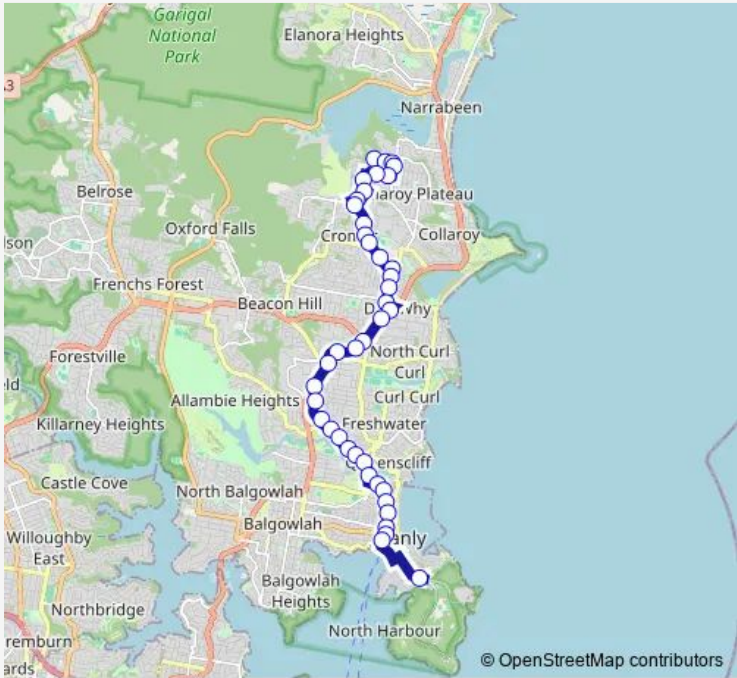

School Bus 694n War Veterans Home to St. Pauls High, Manly

[Go to website](#)

Direction
 RSL Anzac Village, Lakeshore Dr — St Pauls College, Darley Rd
 41 stops
[Open route schedule](#)

- RSL Anzac Village, Lakeshore Dr
- Lantana Lodge, Lantana Av
- Lantana Av At Veterans Pde
- Veterans Pde Opp Lantana Av
- Wheeler Heights Public School, Rose Av
- Rose Av At Berith St
- Kirkstone Rd Opp Langdale Pl
- Heather St Opp Ambleside St
- Ambleside St At Crummock St
- South Creek Rd Opp Toronto Av
- Fisher Rd North Opp Grover Av
- Dee Why Bowling And Recreation Club, Fisher Rd North
- Fisher Rd North Opp Carawa Rd
- Dee Why Gardens Retirement Village, Fisher Rd North
- Fisher Rd At Ilikai Pl
- Fisher Rd At Lismore Av
- Fisher Rd At Regent St
- Pacific Lodge Aged Care, Fisher Rd
- Dee Why Shops, Pittwater Rd
- Pittwater Rd After Pacific Pde

Route schedule
 RSL Anzac Village, Lakeshore Dr — St Pauls College, Darley Rd

Monday	07:51
Tuesday	07:51
Wednesday	07:51
Thursday	07:51
Friday	07:51
Saturday	—
Sunday	—

Route info
 Direction: RSL Anzac Village, Lakeshore Dr
 Stops: 41
 Trip Duration: 0 hour 41 min

Pittwater Rd After Harbord Rd

Pittwater Rd Opp Manly Leagues Club

Pittwater Rd Opp Brookvale Oval

Pittwater Rd After Chard Rd

Warringah Mall, Pittwater Rd, Stand A

Pittwater Rd At Sterland Av

Pittwater Rd Opp Warringah Recreation Centre

Pittwater Rd After Collingwood St

Pittwater Rd At Pine St

Pittwater Rd At Carlton St

Pittwater Rd At Raglan St

Manly Wharf, Belgrave St, Stand H

Manly Wharf, West Promenade, Stand J

St Pauls College, Darley Rd