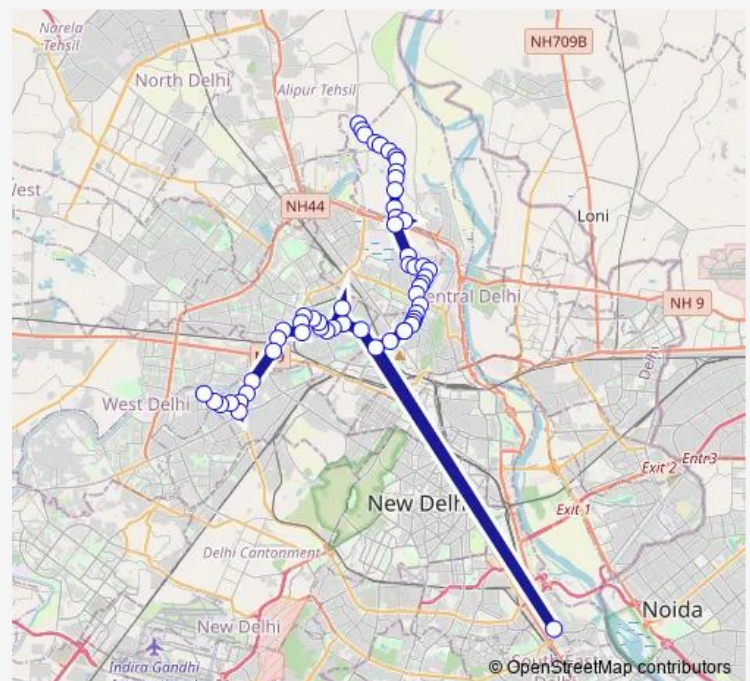

Bus 912down

[Go to website](#)

Direction

Natthupura Terminal — vishnu garden nw chowk

56 stops

[Open route schedule](#)

- Natthupura Terminal
- Natthupura
- Amrit Vihar Colony
- Koushik Enclave
- Laxmi Vihar
- Burari Garhi
- Ekta Garden- Harijan Basti
- Burari Village
- Sarvodhya Vidhyalay Burari
- Balti Factory
- Sant Nagar Main Market
- Jharoda Dairy Crossing
- Burari Transport Authority
- Jharoda Crossing
- sant sarover
- Nirankari Colony
- Radio Colony
- Bhai Parmanand Colony
- Mukharji Nagar Tank
- Mukharji Nagar Xing
- Indra Vihar

Route schedule

Natthupura Terminal — vishnu garden nw chowk

Monday	05:30-23:15
Tuesday	05:30-23:15
Wednesday	05:30-23:15
Thursday	05:30-23:15
Friday	05:30-23:15
Saturday	05:30-23:15
Sunday	05:30-23:15

Route info

Direction: Natthupura Terminal

Stops: 56

Trip Duration: 3 hour 47 min

912down

BusMaps

BBM Cluster Depot

Sewa Kutir

GTB Nagar / Haqiqat Nagar