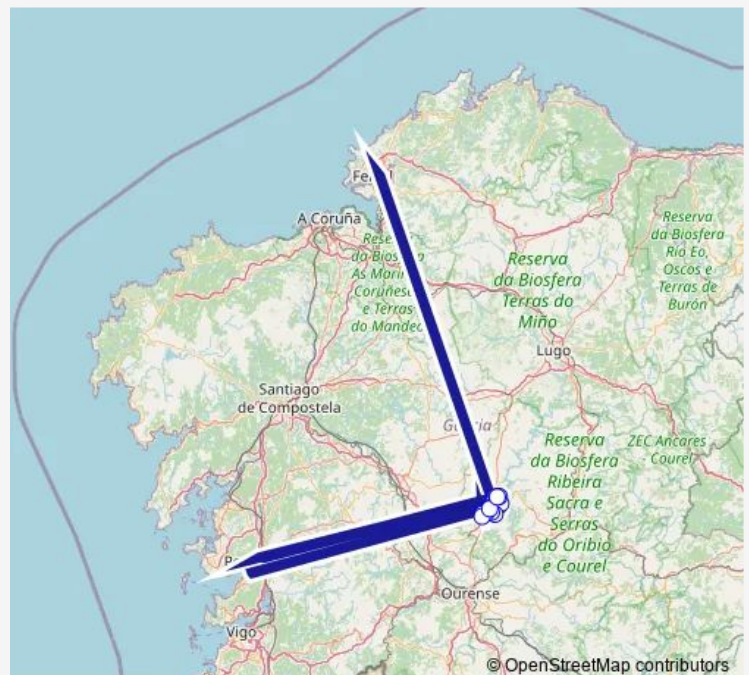

Bus XG649022 Pontenova-Chantada E.A.

[Go to website](#)

Direction

Pontenova — Chantada E.A.

15 stops

[Open route schedule](#)

Pontenova

Quinteliña

Vilanova do Monte

Soilán

Pereira

Señorín

Melide (Cruce)

O Ulleiro

Xeribe DE Arriba

Pradeda

Quintá do Monte

Lobelle de Arriba

Pereira DE Abaixo

Ceip Plurilingüe Eloísa R

Chantada E.A.

Route schedule

Pontenova — Chantada E.A.

Monday 08:15

Tuesday 08:15

Wednesday 08:15

Thursday 08:15

Friday 08:15

Saturday —

Sunday —

Route info

Direction: Pontenova

Stops: 15

Trip Duration: 0 hour 48 min

XG649022 — Pontenova-Chantada E.A.

BusMaps