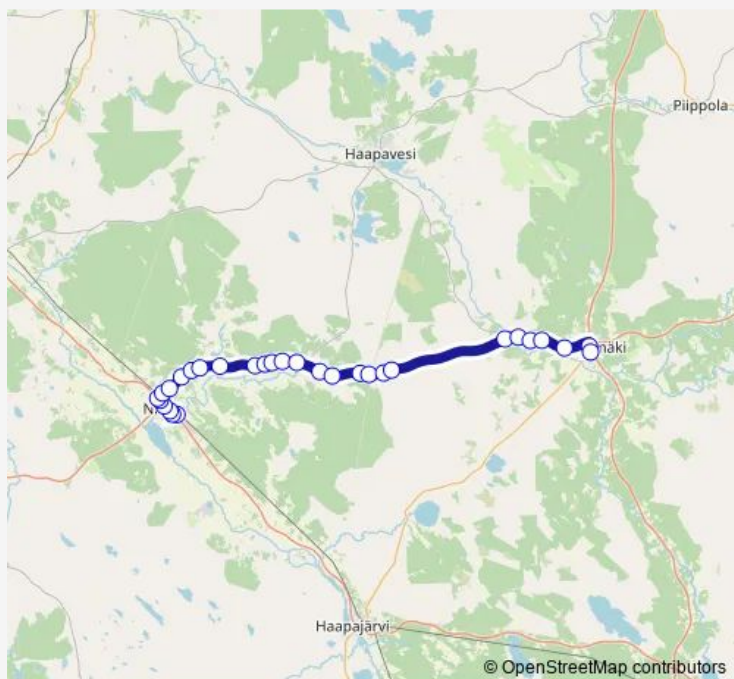

Saturday —

Sunday —

Route info

Direction: Ammattioppilaitos

Stops: 30

Trip Duration: 0 hour 40 min

Karsikas I

Mattila I