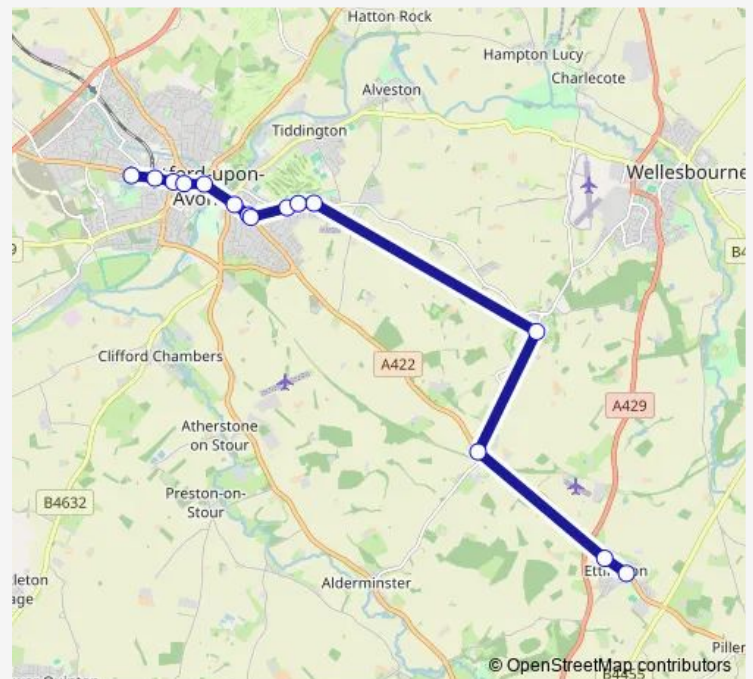

Bus 77S Stratford - Ettington

[Go to website](#)

Direction

Stratford High School — Rogers Lane

15 stops

[Open route schedule](#)

Stratford High School

Railway Station Bridge

Arden Heath Farm

Fox

Goldicote Business Park

Church

Rogers Lane

Route schedule

Stratford High School — Rogers Lane

Monday 15:25

Tuesday 15:25

Wednesday 15:25

Thursday 15:25

Friday 15:25

Saturday —

Sunday —

Route info

Direction: Stratford High School

Stops: 15

Trip Duration: 0 hour 33 min

77S — Stratford - Ettington

77S Bus time schedules and route maps are available in an offline PDF at busmaps.com. Use the busmaps.com website to see live bus times, train schedule or subway schedule, and step-by-step directions for all public transit in Stratford-upon-Avon