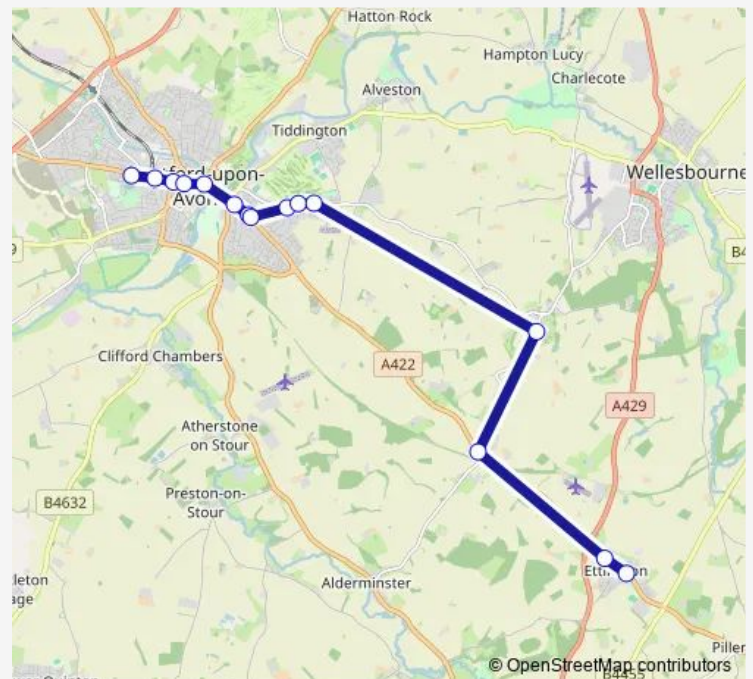

Bus 77S Stratford - Ettington

[Go to website](#)

Direction

Stratford High School — Rogers Lane

15 stops

[Open route schedule](#)

Stratford High School

Railway Station Bridge

Arden Heath Farm

Fox

Goldicote Business Park

Church

Rogers Lane

Route schedule

Stratford High School — Rogers Lane

Monday 15:25

Tuesday 15:25

Wednesday 15:25

Thursday 15:25

Friday 15:25

Saturday —

Sunday —

Route info

Direction: Stratford High School

Stops: 15

Trip Duration: 0 hour 33 min

77S — Stratford - Ettington

77S Bus time schedules and route maps are available in an offline PDF at busmaps.com. Use the busmaps.com website to see live bus times, train schedule or subway schedule, and step-by-step directions for all public transit in Stratford-upon-Avon